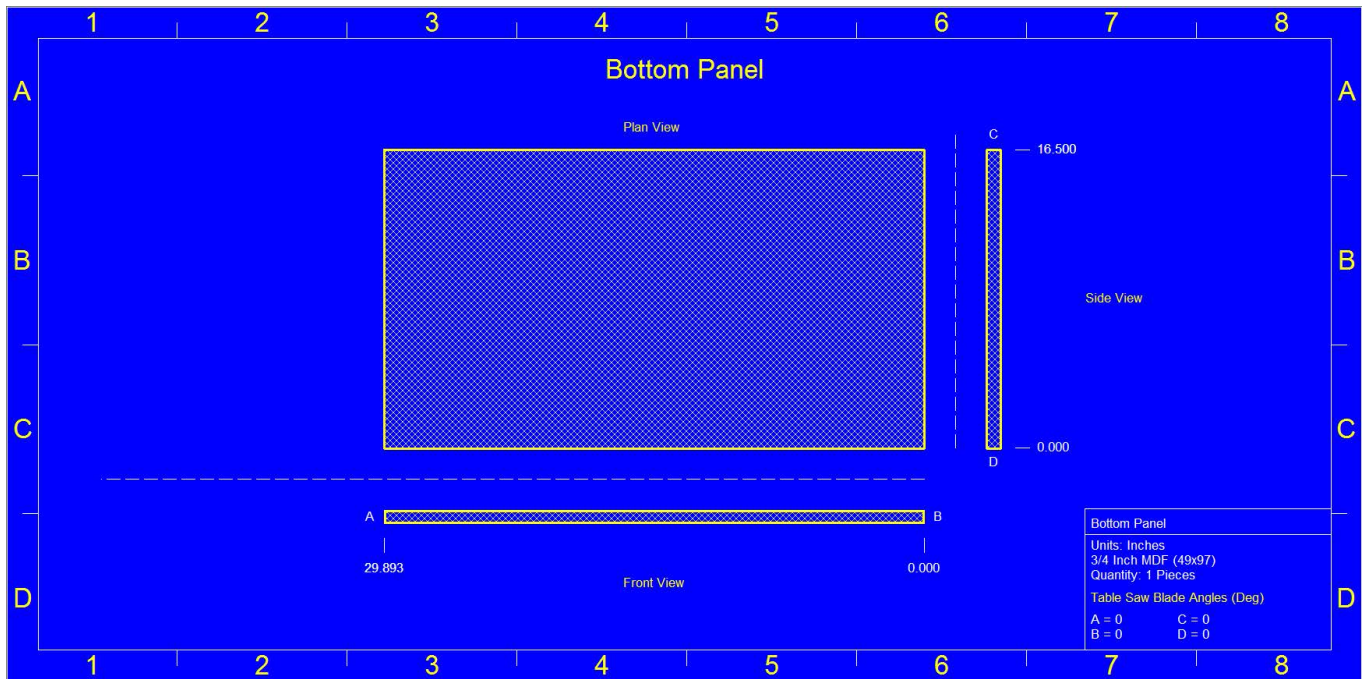

This enclosure is meant for DUAL (2) RAP 12" Sealed

Specs: 3.5 cuft net
Exterior Dimensions: 15"H x 18"D x 30"W

Enclosure

Driver Configuration

Qty: 2
DVC Wiring: Dual Pwr

Back Chamber

Vb1 (ft³): 3.500
Q: 0.982

Back Chamber

Vb1 (ft³): 3.500
Driver (ft³): 0.160
Bracing (ft³): 0.000
Total (ft³): 3.660

Total Volume

Total (ft³): 3.660

External Dimensions

H (in): 15.000
D (in): 18.000
W (in): 29.893

3D Viewport

W, D, H

Panel Cut Sheets

Panel Cut Sheets

Panel Cut Sheets