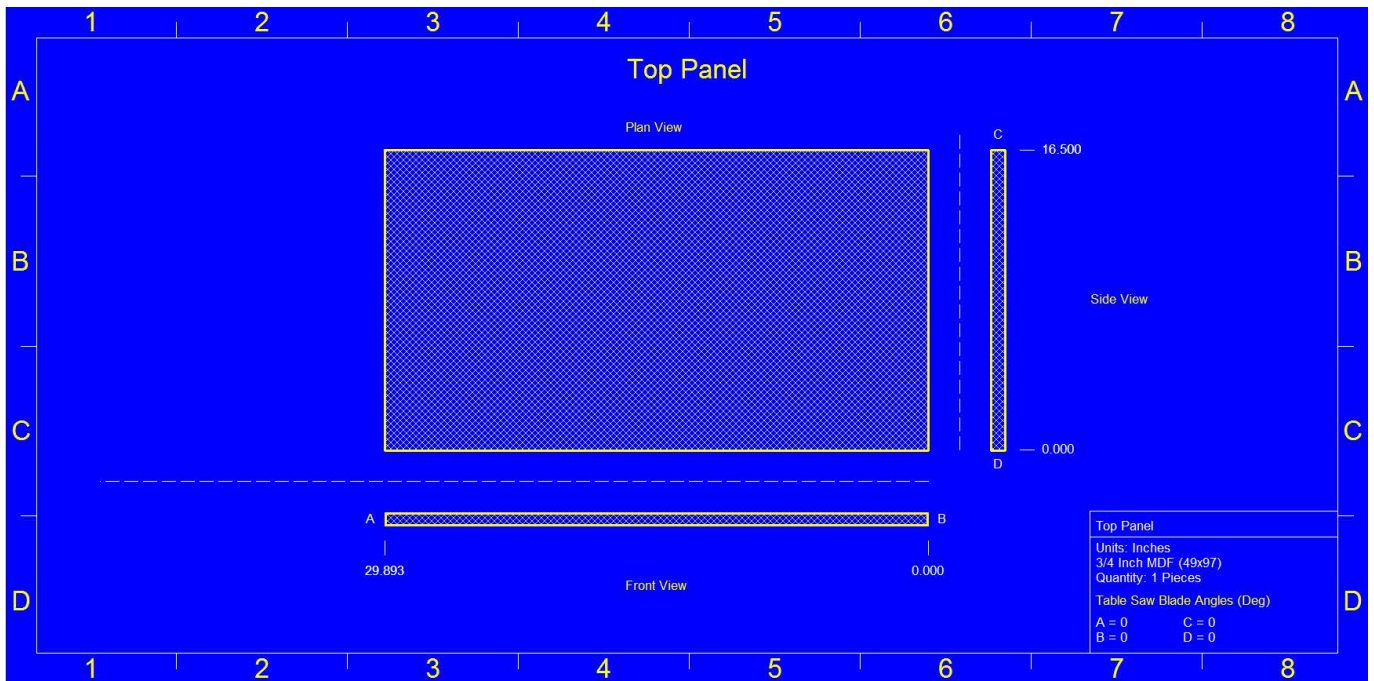

This enclosure is meant for DUAL (2) RAP 12" Sealed

Specs: 3.5 cuft net
Exterior Dimensions: 15"H x 18"D x 30"W

Enclosure

Driver Configuration

Qty: 2
DVC Wiring: Dual Pwr

Back Chamber

Vb1 (ft³): 3.500
Q: 0.982

Back Chamber

Vb1 (ft³): 3.500
Driver (ft³): 0.160
Bracing (ft³): 0.000
Total (ft³): 3.660

Total Volume

Total (ft³): 3.660

External Dimensions

H (in): 15.000
D (in): 18.000
W (in): 29.893

3D Viewport

W, D, H

Panel Cut Sheets

Panel Cut Sheets

Panel Cut Sheets