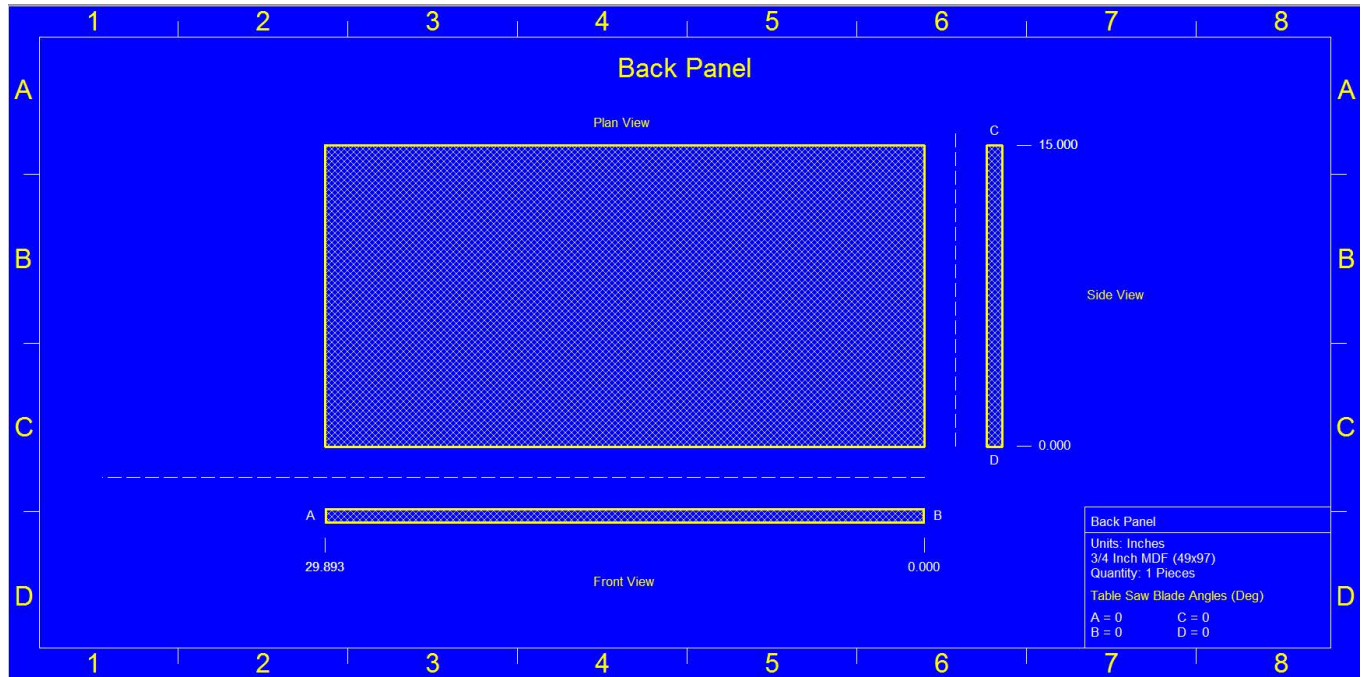

This enclosure is meant for DUAL (2) RAP 12" Sealed

Specs: 3.5 cuft net
Exterior Dimensions: 15"H x 18"D x 30"W

Enclosure

Driver Configuration

Qty: 2
DVC Wiring: Dual Pwr

Back Chamber

Vb1 (ft³): 3.500
Q: 0.982

Back Chamber

Vb1 (ft³): 3.500
Driver (ft³): 0.160
Bracing (ft³): 0.000
Total (ft³): 3.660

Total Volume

Total (ft³): 3.660

External Dimensions

H (in): 15.000
D (in): 18.000
W (in): 29.893

3D Viewport

W, D, H

Panel Cut Sheets

Panel Cut Sheets

Panel Cut Sheets