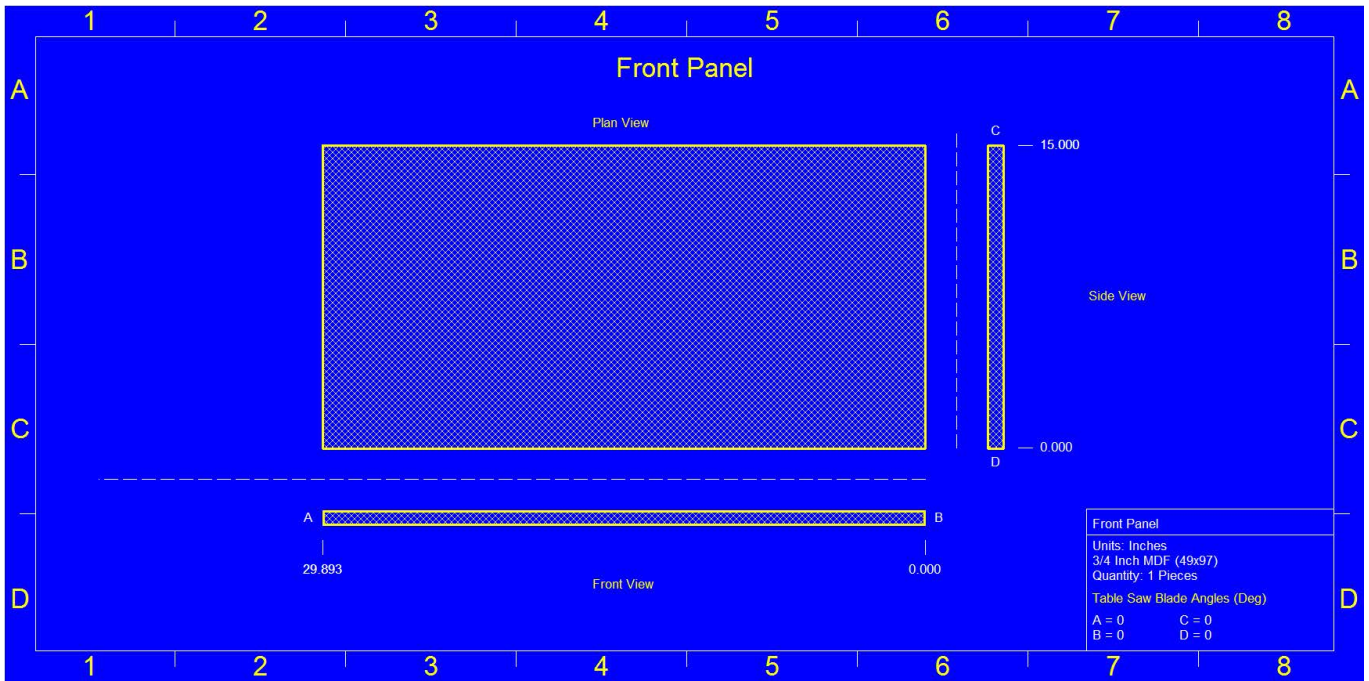

This enclosure is meant for DUAL (2) RAP 12" Sealed

Specs: 3.5 cuft net
Exterior Dimensions: 15"H x 18"D x 30"W

Enclosure

Driver Configuration

Qty: 2
DVC Wiring: Dual Pwr

Back Chamber

Vb1 (ft³): 3.500
Q: 0.982

Back Chamber

Vb1 (ft³): 3.500
Driver (ft³): 0.160
Bracing (ft³): 0.000
Total (ft³): 3.660

Total Volume

Total (ft³): 3.660

External Dimensions

H (in): 15.000
D (in): 18.000
W (in): 29.893

3D Viewport

W, D, H

Panel Cut Sheets

Panel Cut Sheets

Panel Cut Sheets