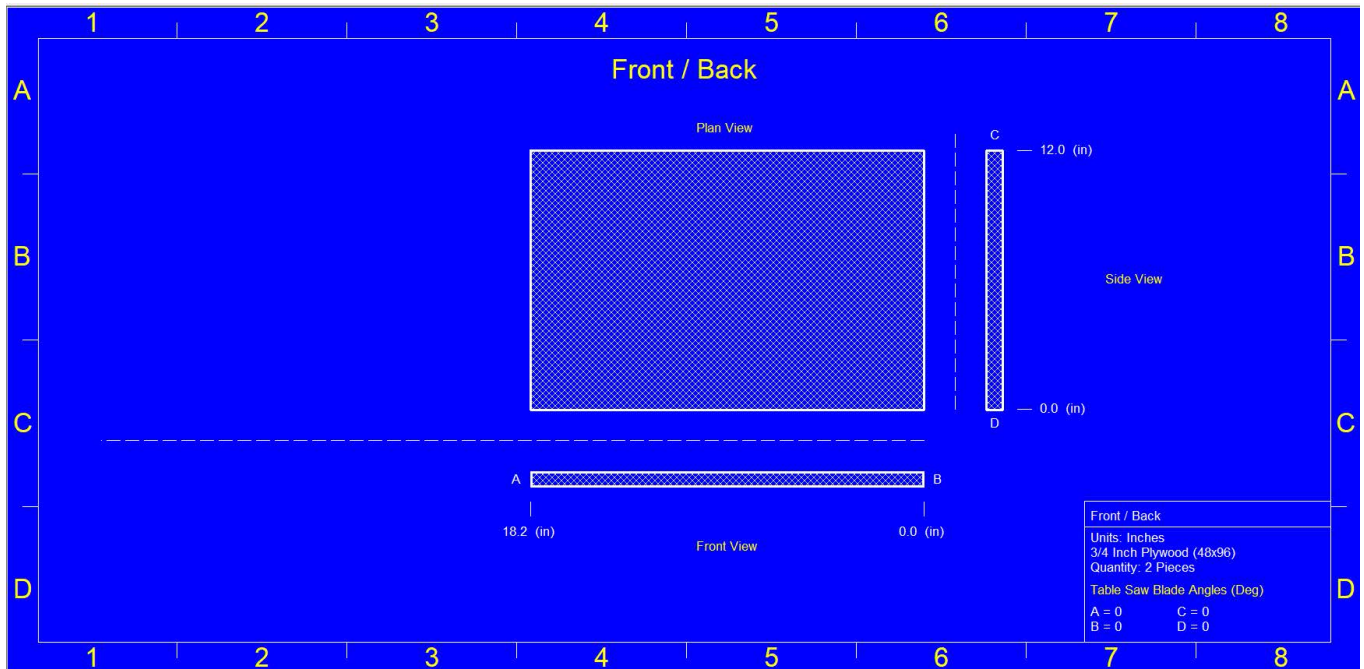

This enclosure is meant for SINGLE (1) RAP 10" Sealed

Specs: 1.4 cuft net

Exterior Dimensions: 12"H x 14"D x 18.25"W

Enclosure

Select

Driver Configuration

Qty

1

Vb1 (ft³) 1.200

Driver (ft³) 0.070

Bracing (ft³) 0.000

Total (ft³) 1.270

Total Volume

Total (ft³) 1.270

External Dimensions

H (in) 12.000

D (in) 14.000

W (in) 18.220

Panel Cut Sheets

Panel Cut Sheets