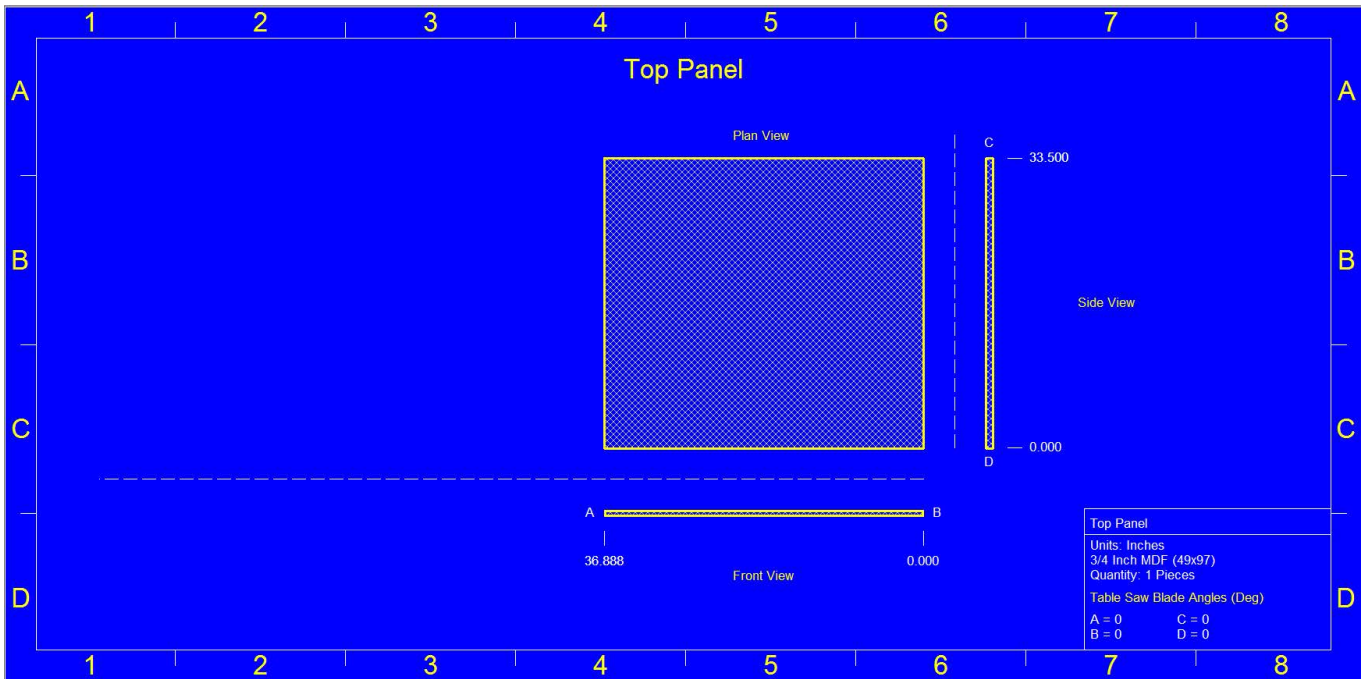

Panel Cut Sheets