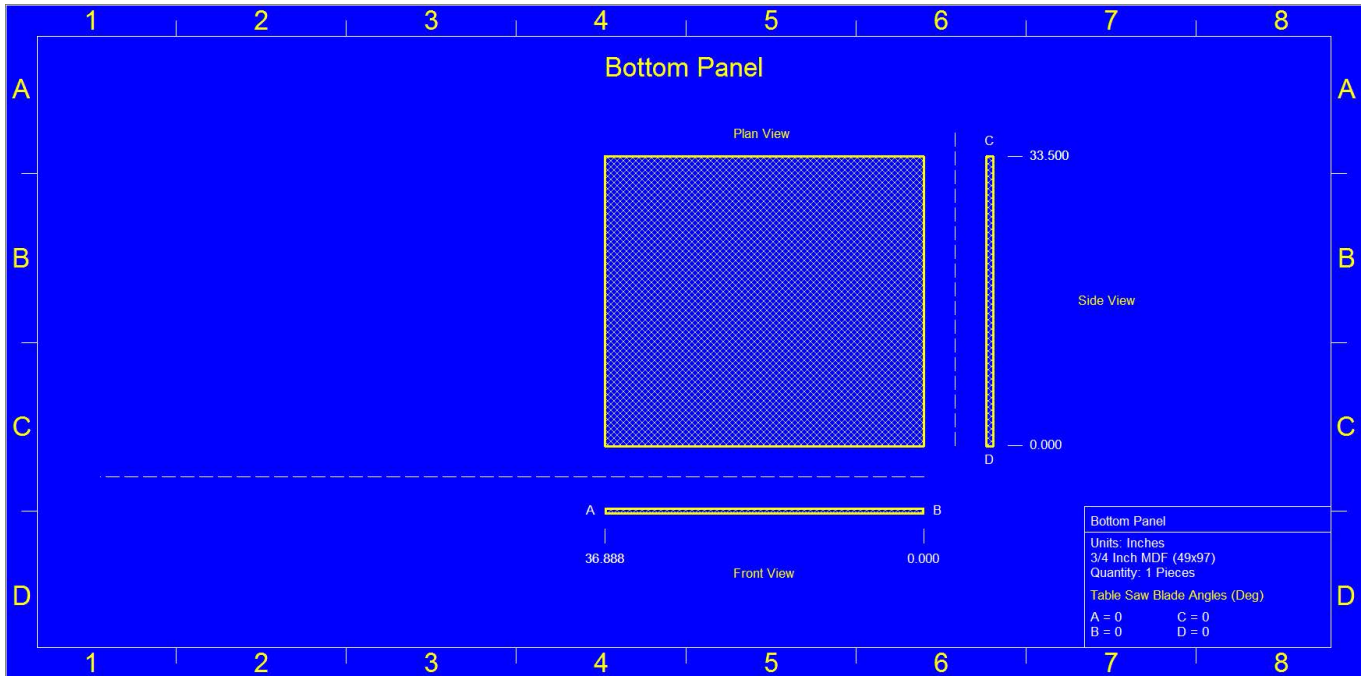

Panel Cut Sheets