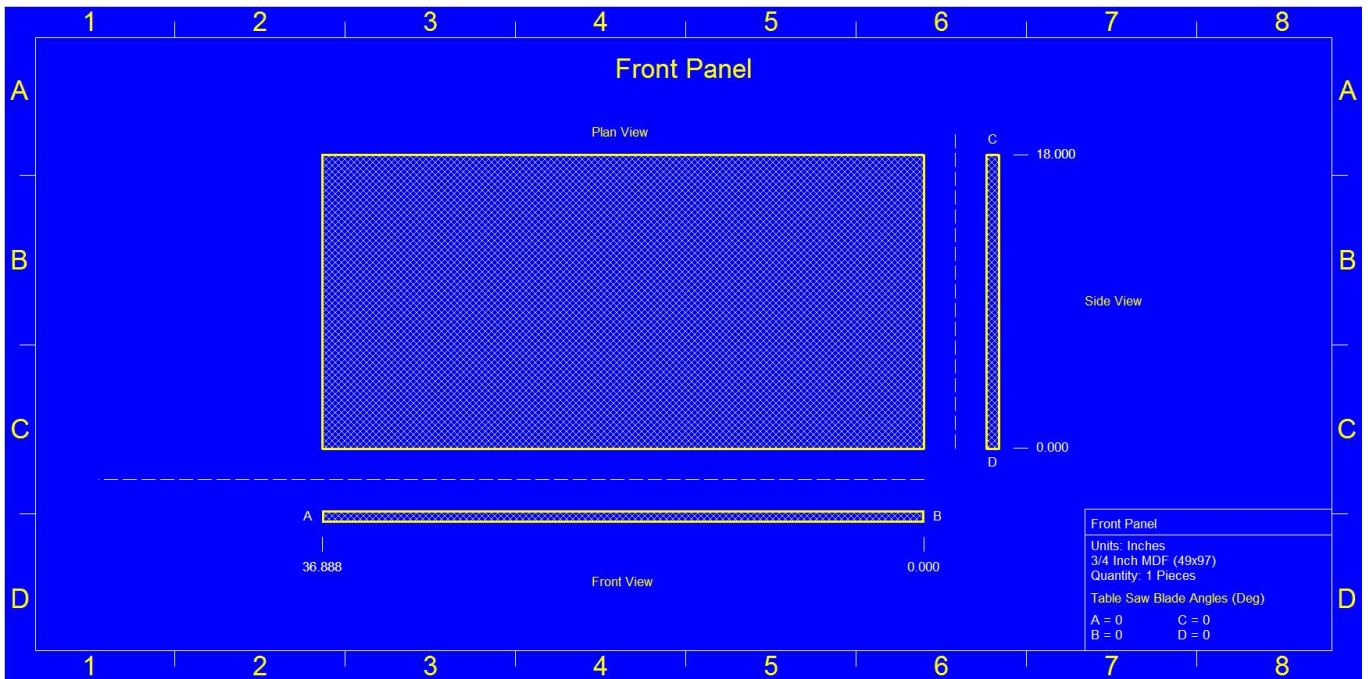

Panel Cut Sheets