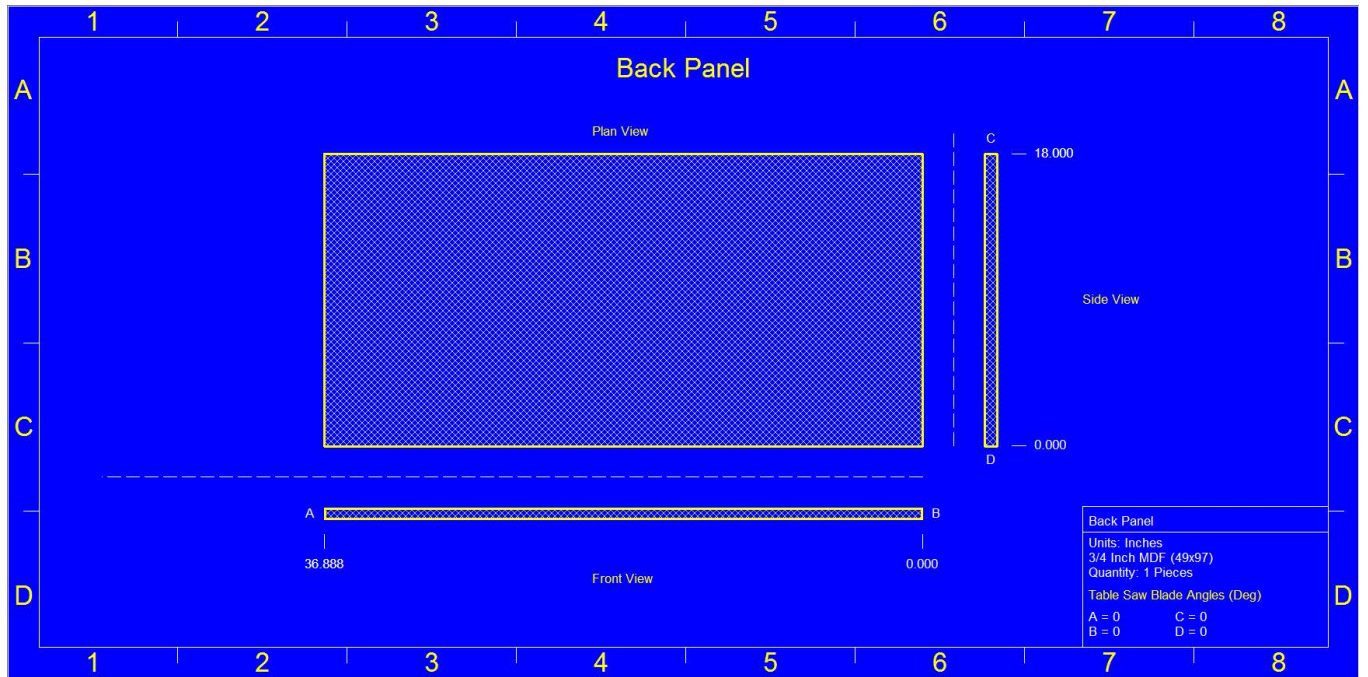

Panel Cut Sheets