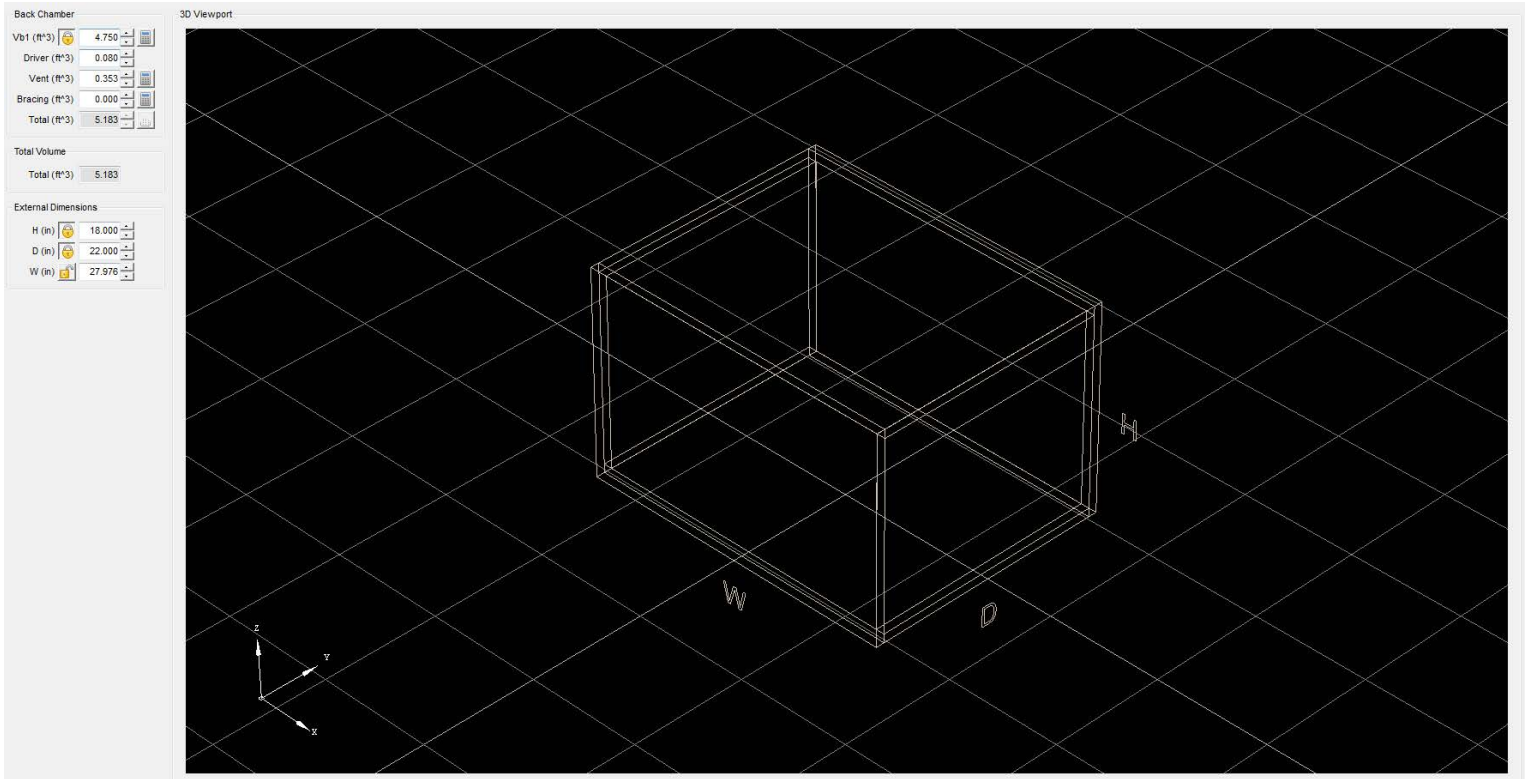

This enclosure is meant for a SINGLE (1) RAP 15" Ported

Specs: 4.75 cuft net Tuned to 35 Hz
Exterior Dimensions: 18"H x 22"D x 28"W
Port Specs: 16.5"H x 2.0"W x 10.5"L

(Port is designed in a way that it is the same height at the internal enclosure height so placement on the enclosure can be on the front or side)

Port

Panel Cut Sheets

Panel Cut Sheets

Panel Cut Sheets