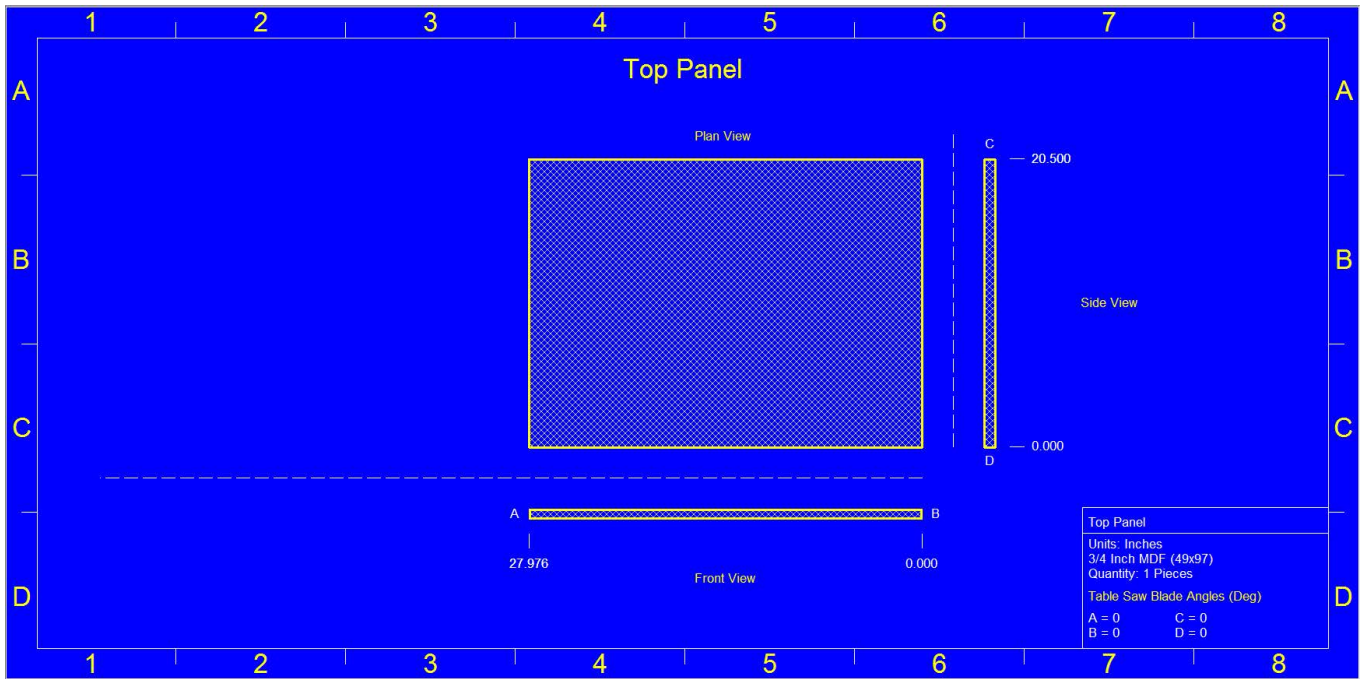

This enclosure is meant for a SINGLE (1) RAP 15" Ported

Specs: 4.75 cuft net Tuned to 35 Hz
Exterior Dimensions: 18"H x 22"D x 28"W
Port Specs: 16.5"H x 2.0"W x 10.5"L

(Port is designed in a way that it is the same height at the internal enclosure height so placement on the enclosure can be on the front or side)

Port

Panel Cut Sheets

Panel Cut Sheets

Panel Cut Sheets