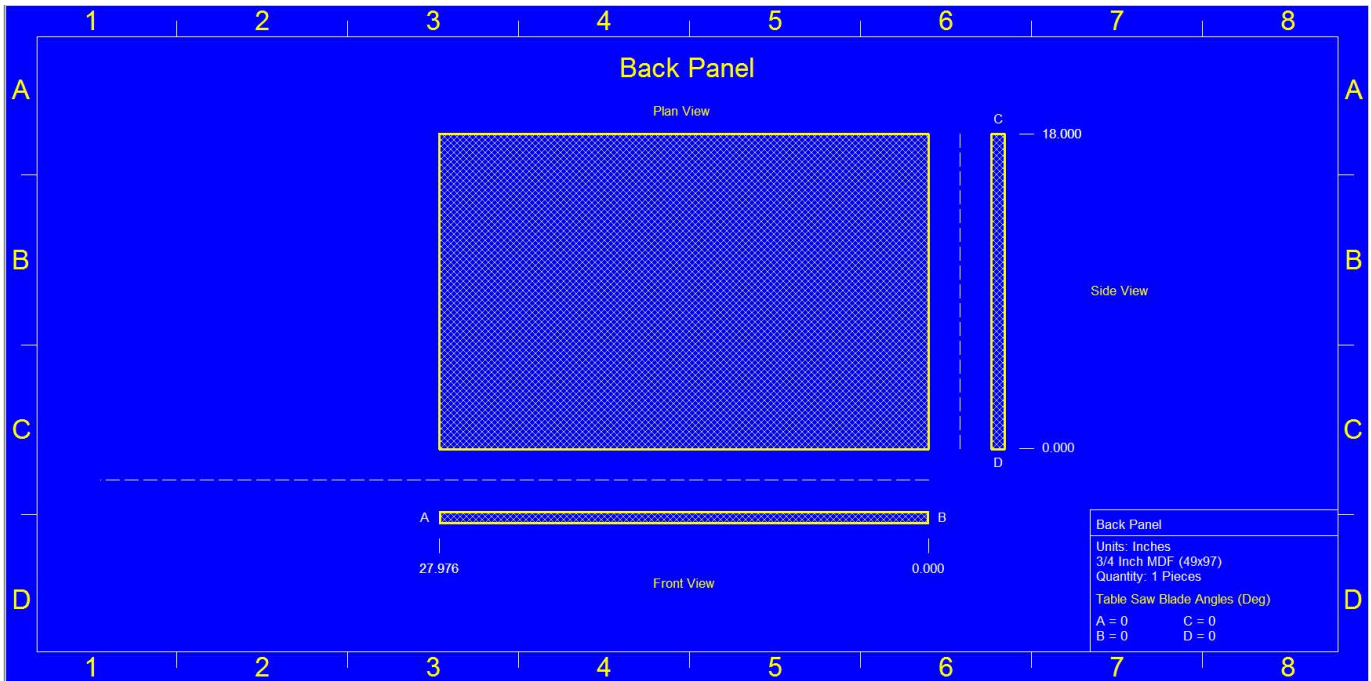

This enclosure is meant for a SINGLE (1) RAP 15" Ported

Specs: 4.75 cuft net Tuned to 35 Hz
Exterior Dimensions: 18"H x 22"D x 28"W
Port Specs: 16.5"H x 2.0"W x 10.5"L

(Port is designed in a way that it is the same height at the internal enclosure height so placement on the enclosure can be on the front or side)

Port

Panel Cut Sheets

Panel Cut Sheets

Panel Cut Sheets