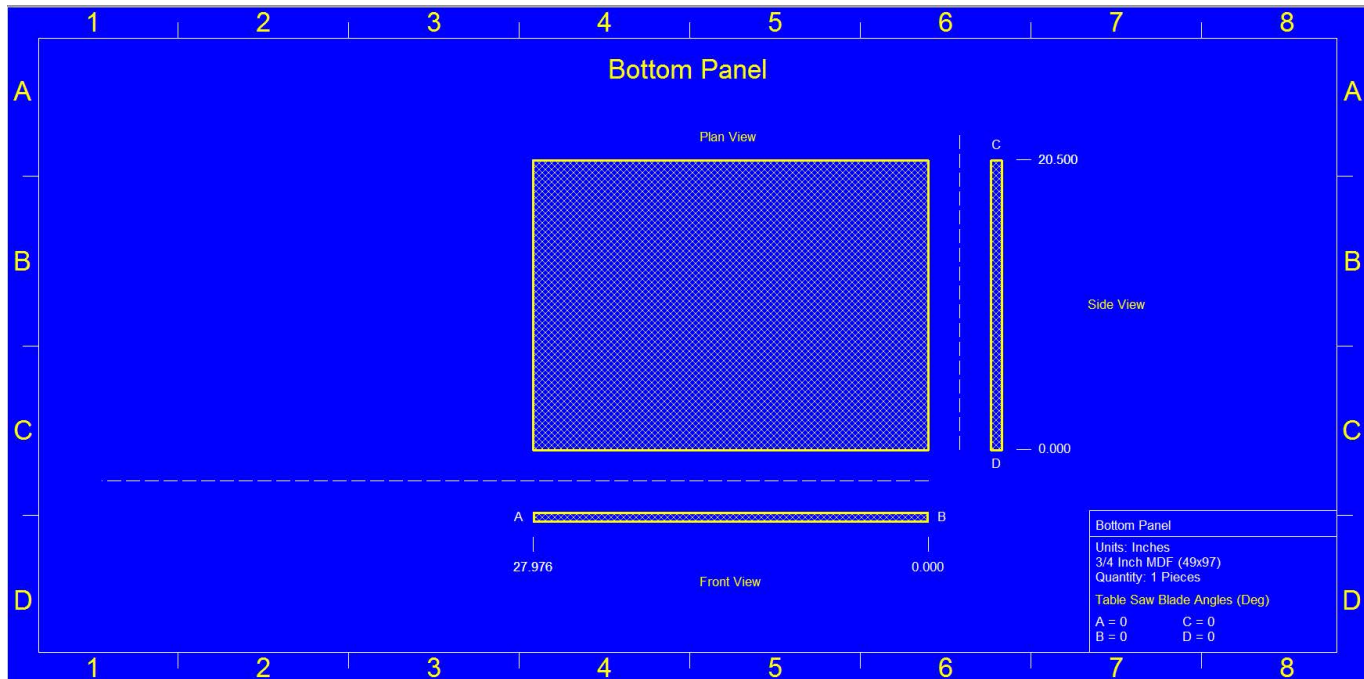

This enclosure is meant for a SINGLE (1) RAP 15" Ported

Specs: 4.75 cuft net Tuned to 35 Hz
Exterior Dimensions: 18"H x 22"D x 28"W
Port Specs: 16.5"H x 2.0"W x 10.5"L

(Port is designed in a way that it is the same height at the internal enclosure height so placement on the enclosure can be on the front or side)

Port

Panel Cut Sheets

Panel Cut Sheets

Panel Cut Sheets