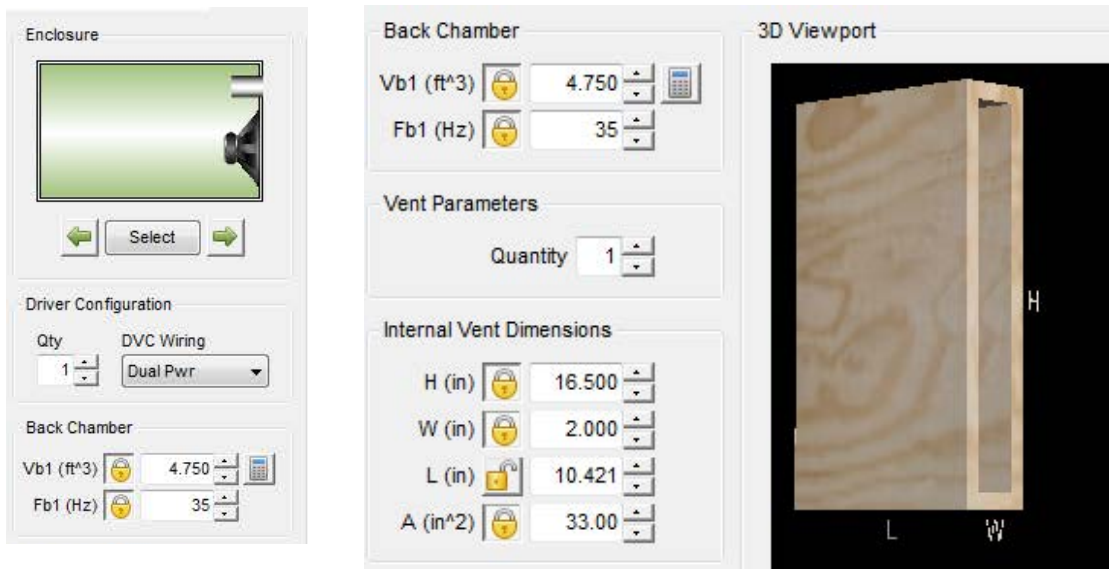

This enclosure is meant for a SINGLE (1) RAP 15" Ported

Specs: 4.75 cuft net Tuned to 35 Hz
Exterior Dimensions: 18"H x 22"D x 28"W
Port Specs: 16.5"H x 2.0"W x 10.5"L

(Port is designed in a way that it is the same height at the internal enclosure height so placement on the enclosure can be on the front or side)

Port

Panel Cut Sheets

Panel Cut Sheets

Panel Cut Sheets