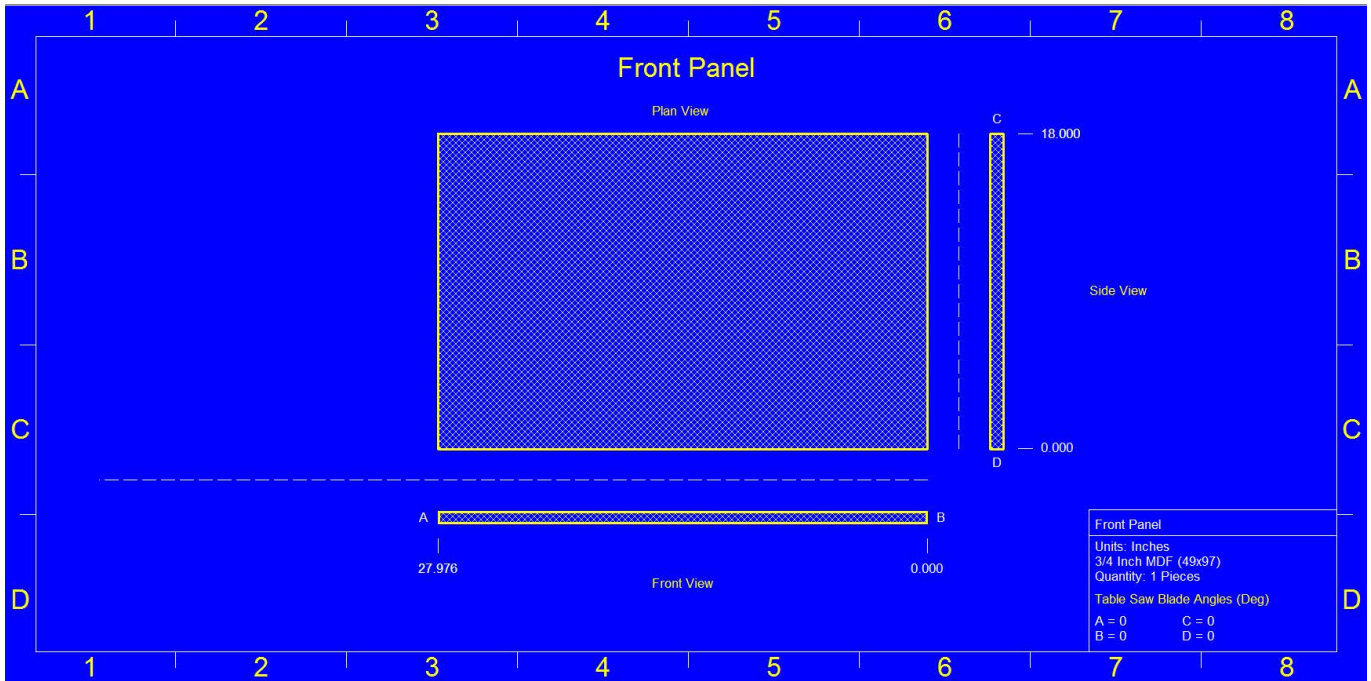

This enclosure is meant for a SINGLE (1) RAP 15" Ported

Specs: 4.75 cuft net Tuned to 35 Hz
Exterior Dimensions: 18"H x 22"D x 28"W
Port Specs: 16.5"H x 2.0"W x 10.5"L

(Port is designed in a way that it is the same height at the internal enclosure height so placement on the enclosure can be on the front or side)

Port

Panel Cut Sheets

Panel Cut Sheets

Panel Cut Sheets