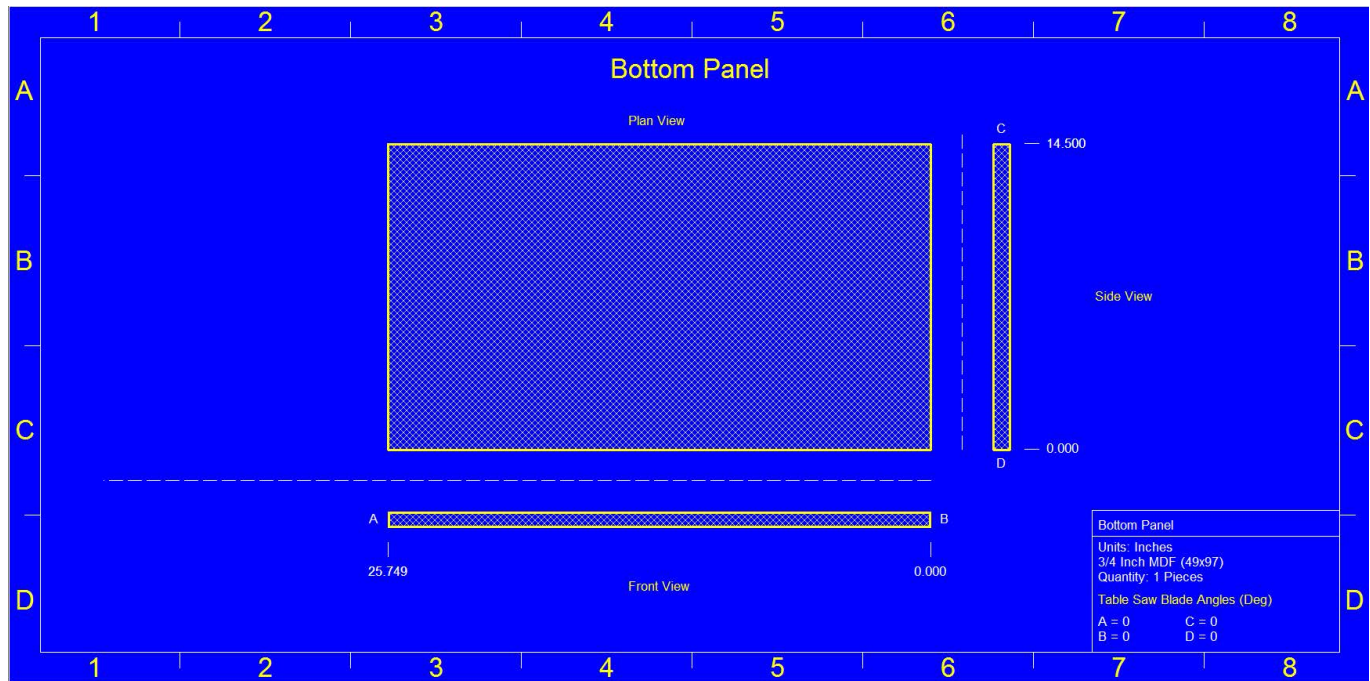

Panel Cut Sheets