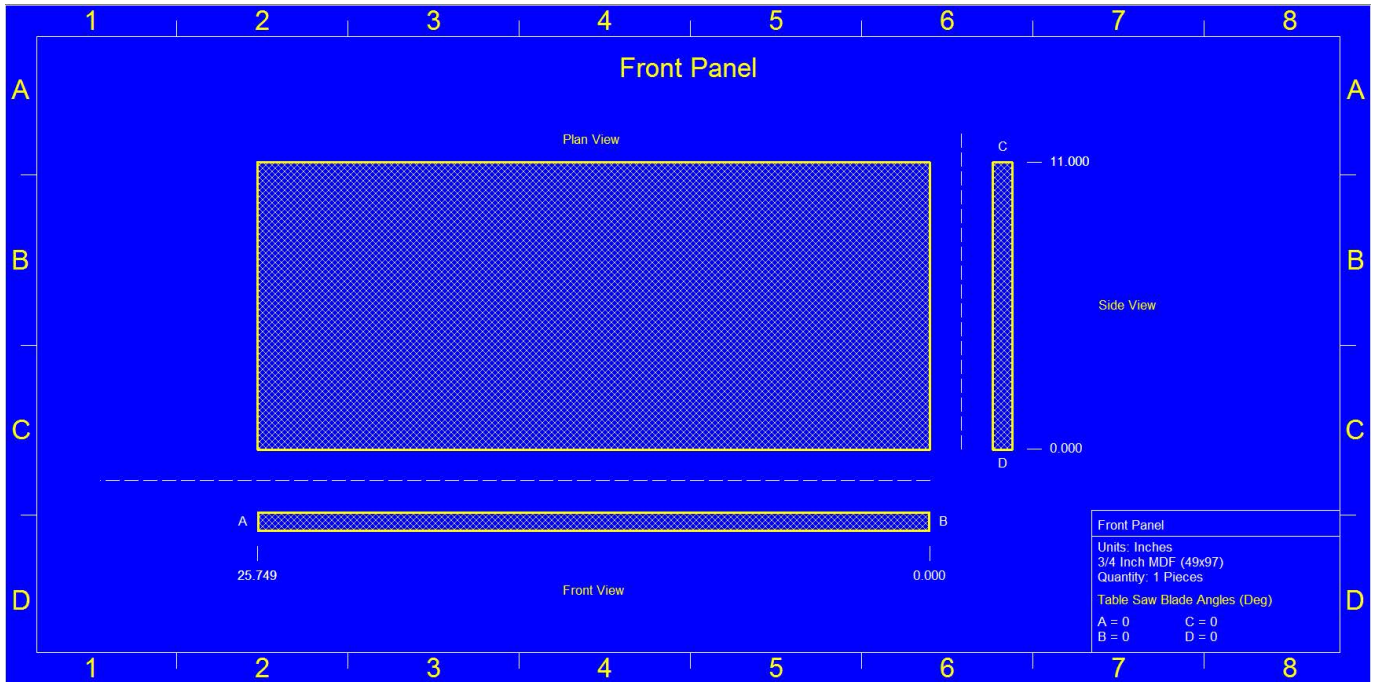

Panel Cut Sheets