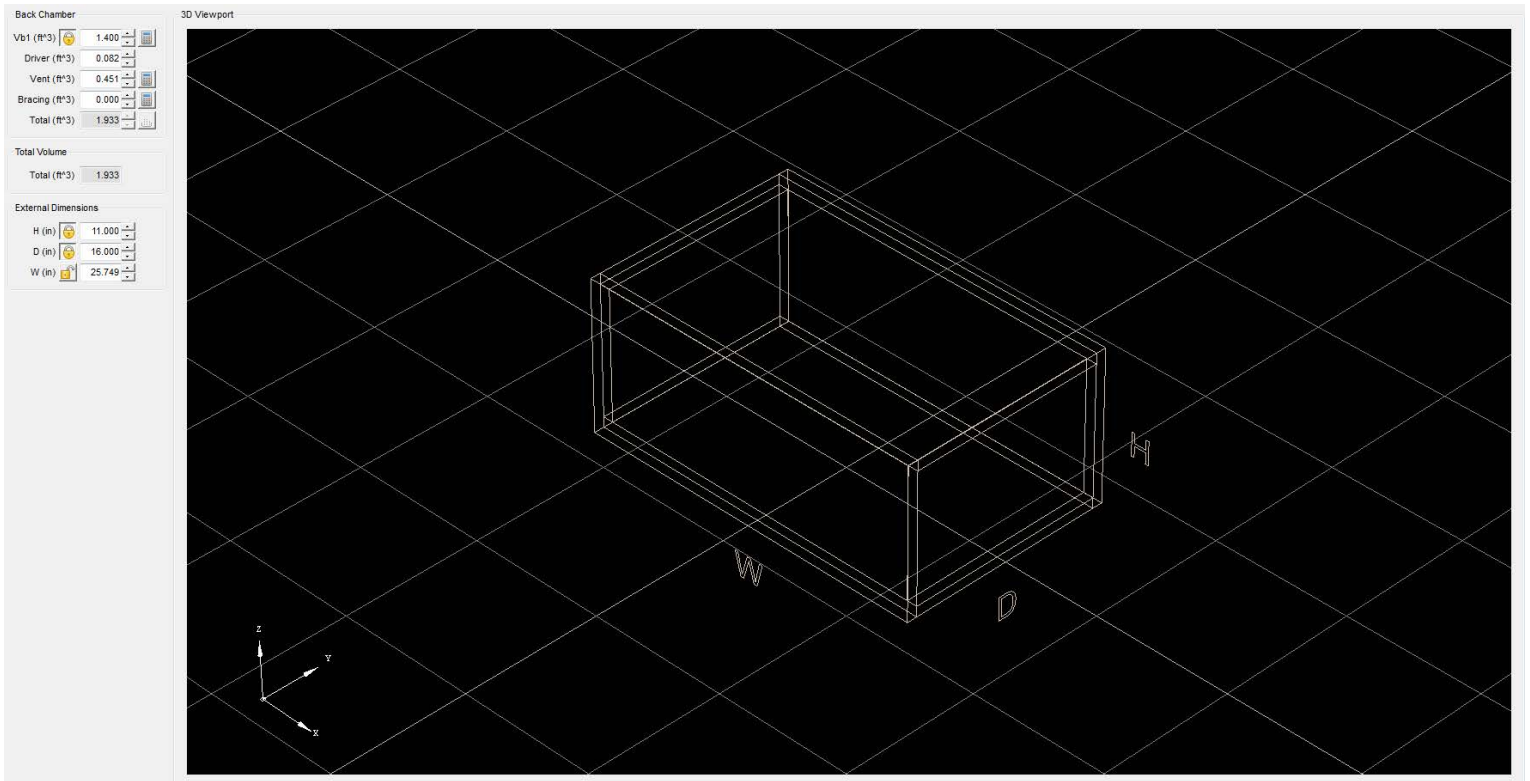

This enclosure is meant for DUAL (2) RAP 8" Ported

Specs: 1.4 cuft net Tuned to 35 Hz

Exterior Dimensions: 11"H x 16"D x 25.75"W

Port Specs: 9.5"H x 1.75"W x 22.5"L

(Port is designed in a way that it is the same height at the internal enclosure height so placement on the enclosure can be on the front or side)

Port