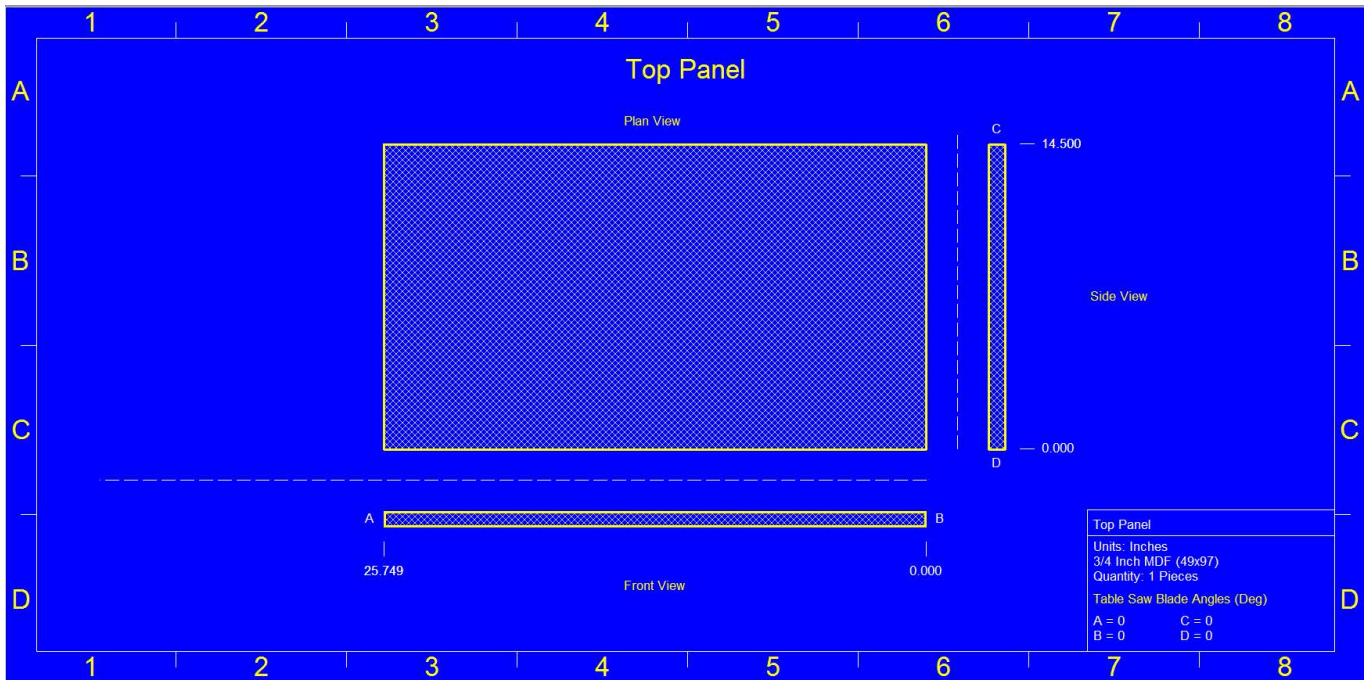

Panel Cut Sheets