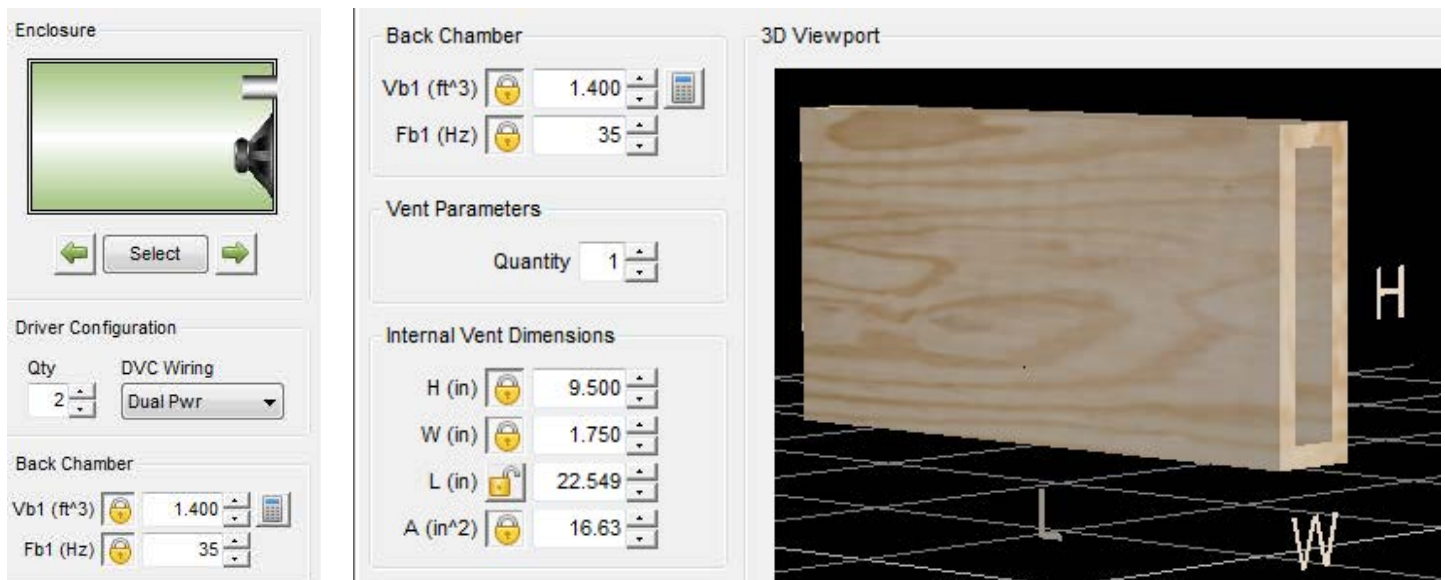

This enclosure is meant for DUAL (2) RAP 8" Ported

Specs: 1.4 cuft net Tuned to 35 Hz

Exterior Dimensions: 11"H x 16"D x 25.75"W

Port Specs: 9.5"H x 1.75"W x 22.5"L

(Port is designed in a way that it is the same height at the internal enclosure height so placement on the enclosure can be on the front or side)

Port