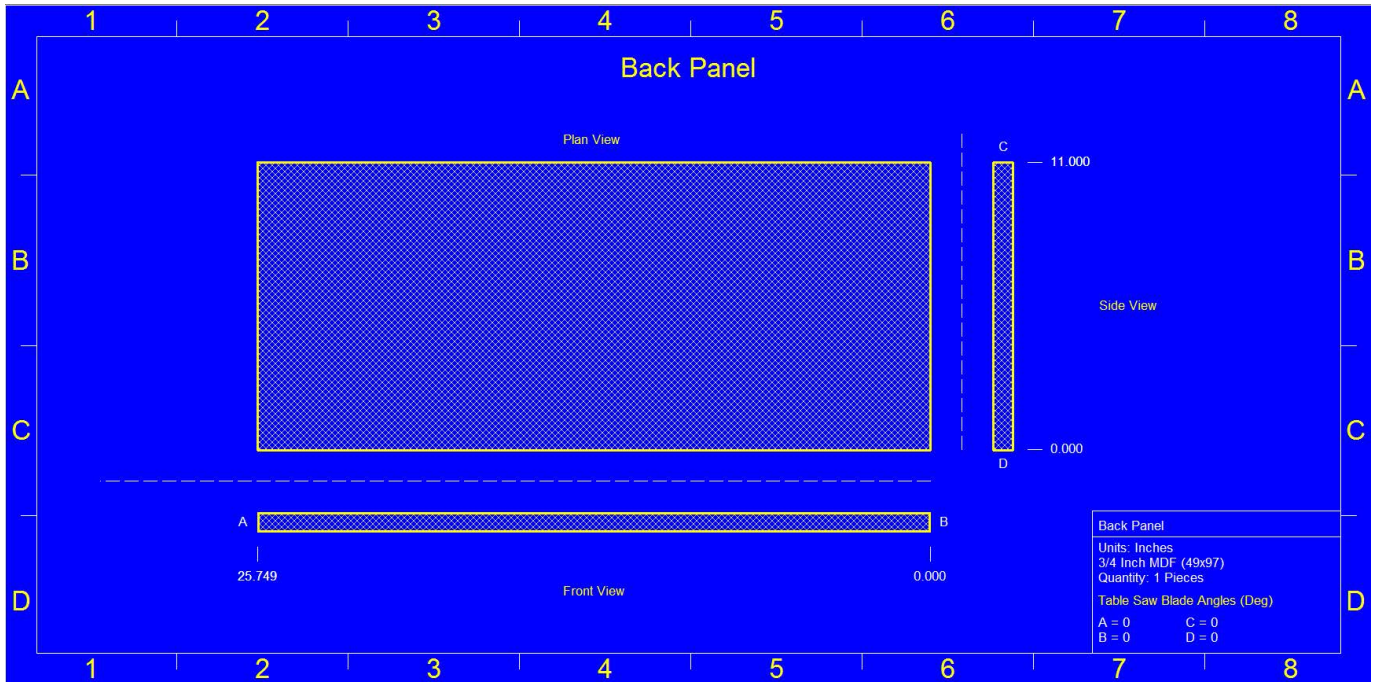

Panel Cut Sheets