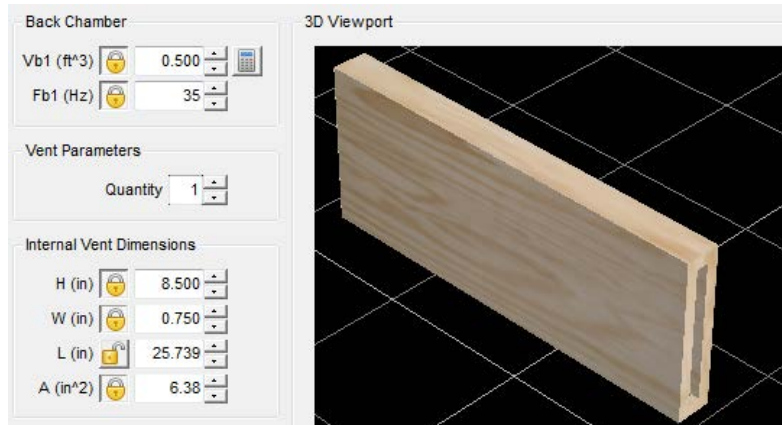

This enclosure is meant for a SINGLE (1) HiQ 6.5" Ported

Specs: 0.5 cuft net Tuned to 35 Hz  
Exterior Dimensions: 10"H x 13"D x 16.48"W  
Port Specs: 8.5"H x 0.75"W x 25.739"L

(Port is designed in a way that it is the same height at the internal enclosure height so placement on the enclosure can be on the front or side)

## Port