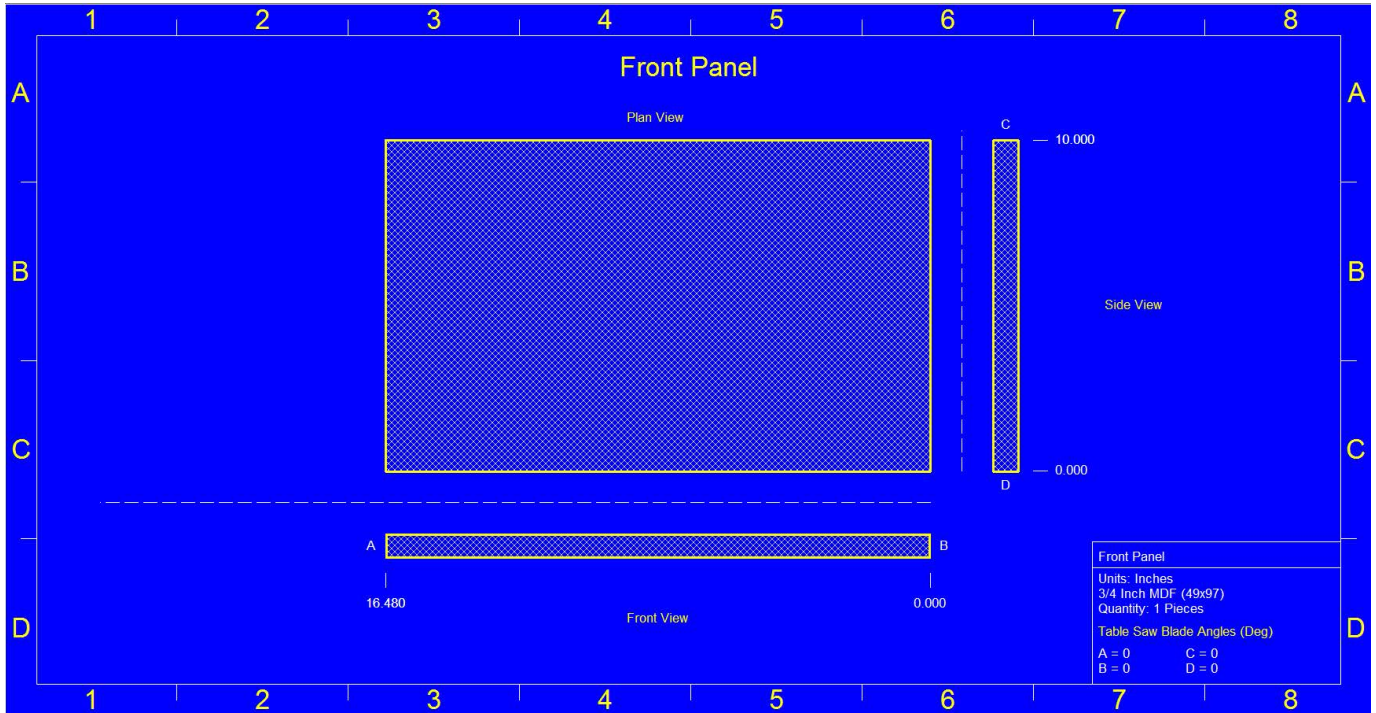

Panel Cut Sheets