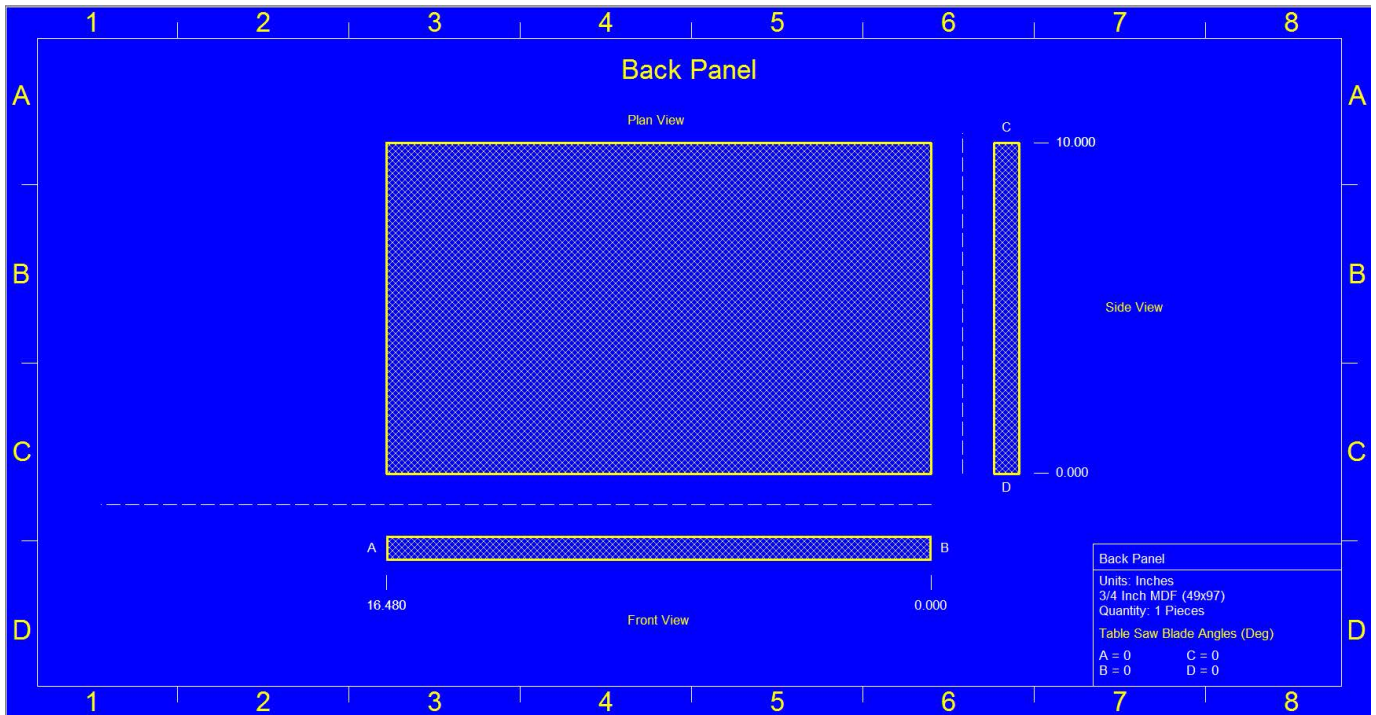

Panel Cut Sheets