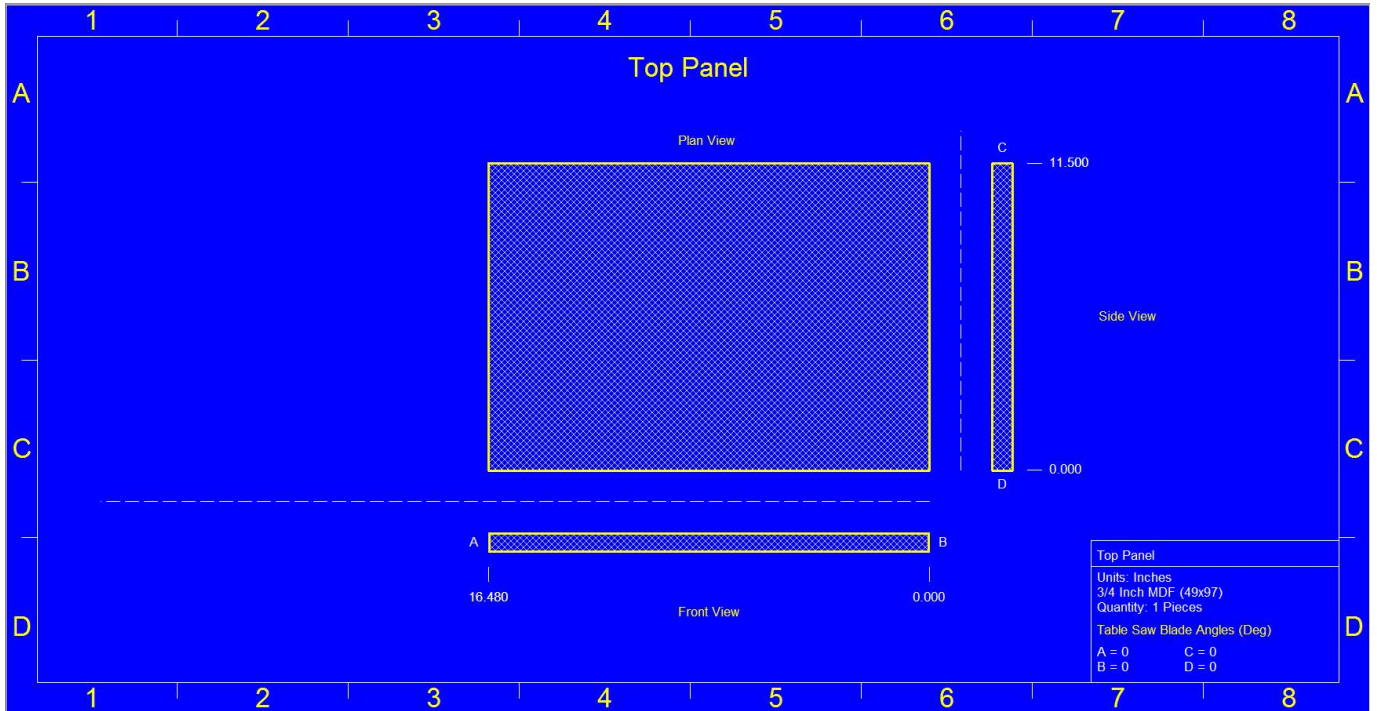

Panel Cut Sheets