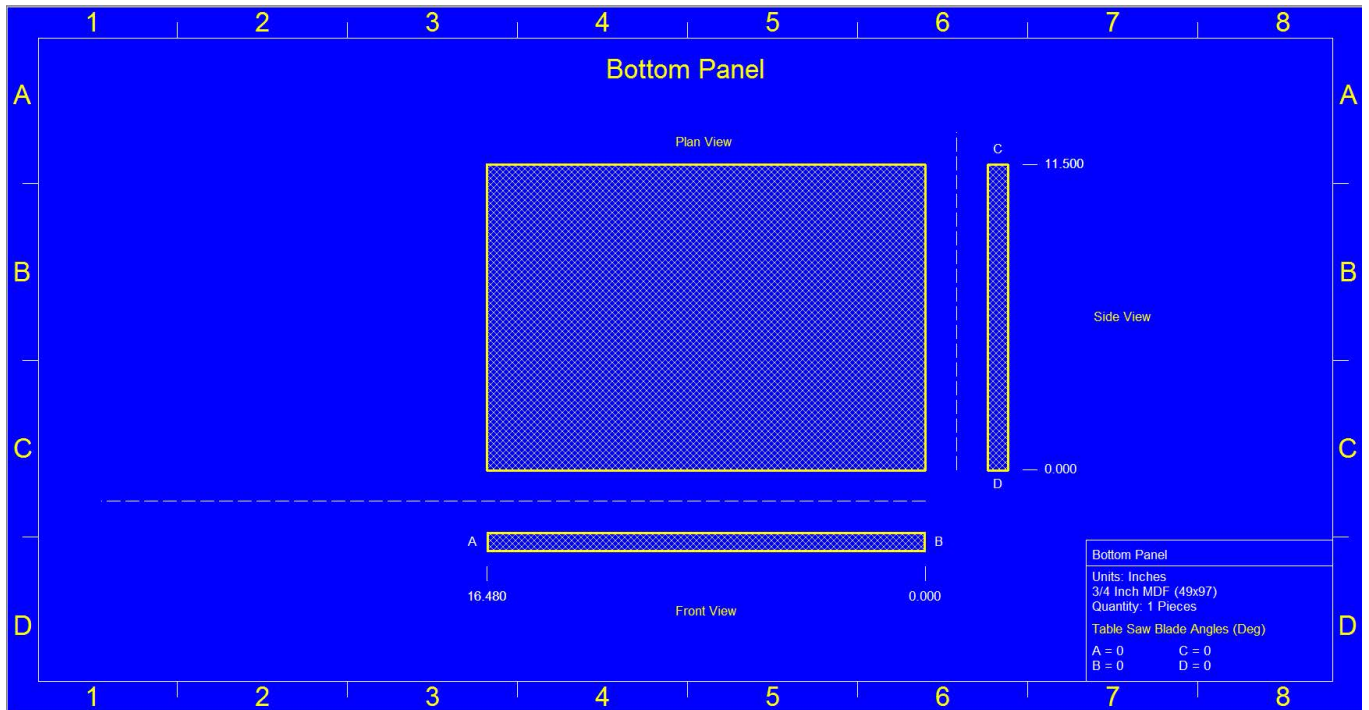

Panel Cut Sheets