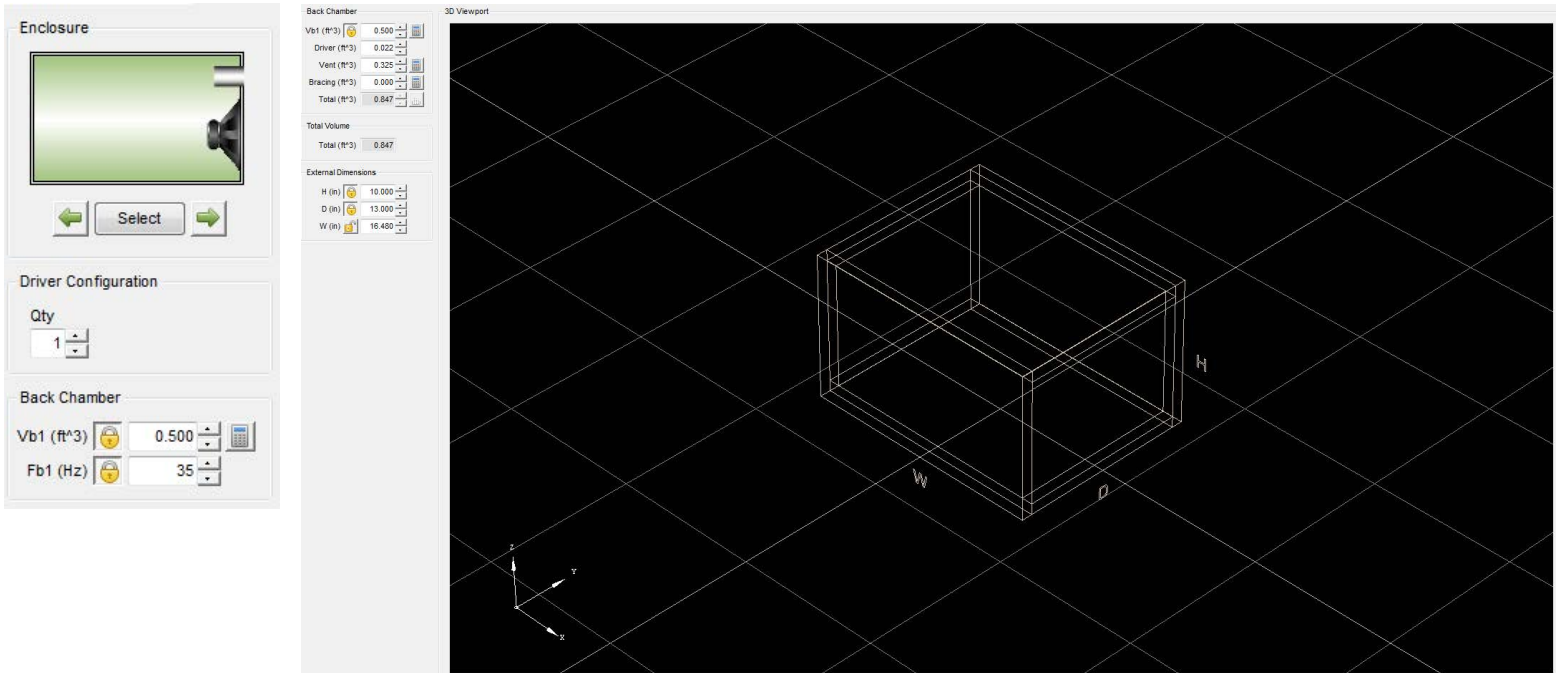

This enclosure is meant for a SINGLE (1) HiQ 6.5" Ported

Specs: 0.5 cuft net Tuned to 35 Hz  
Exterior Dimensions: 10"H x 13"D x 16.48"W  
Port Specs: 8.5"H x 0.75"W x 25.739"L

(Port is designed in a way that it is the same height at the internal enclosure height so placement on the enclosure can be on the front or side)

## Port