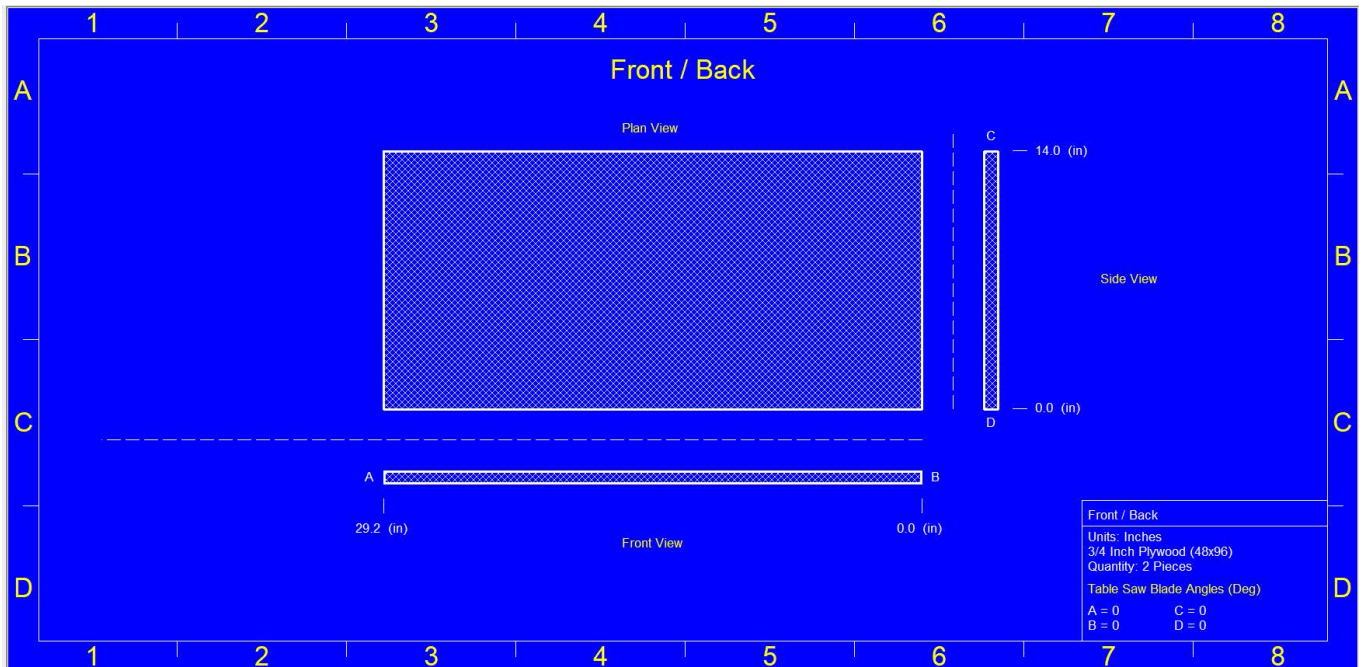

This enclosure is meant for QUAD (4) RAP 10" v2 Ported

Specs: 4.3 cuft net Tuned to 34 Hz

Exterior Dimensions: 14"H x 30"D x 29.25"W

Port Specs: 12.5"H x 4.5"W x 24"L

(Port is designed in a way that it is the same height at the internal enclosure height so placement on the enclosure can be on the front or side)

Port

Panel Cut Sheets

Panel Cut Sheets