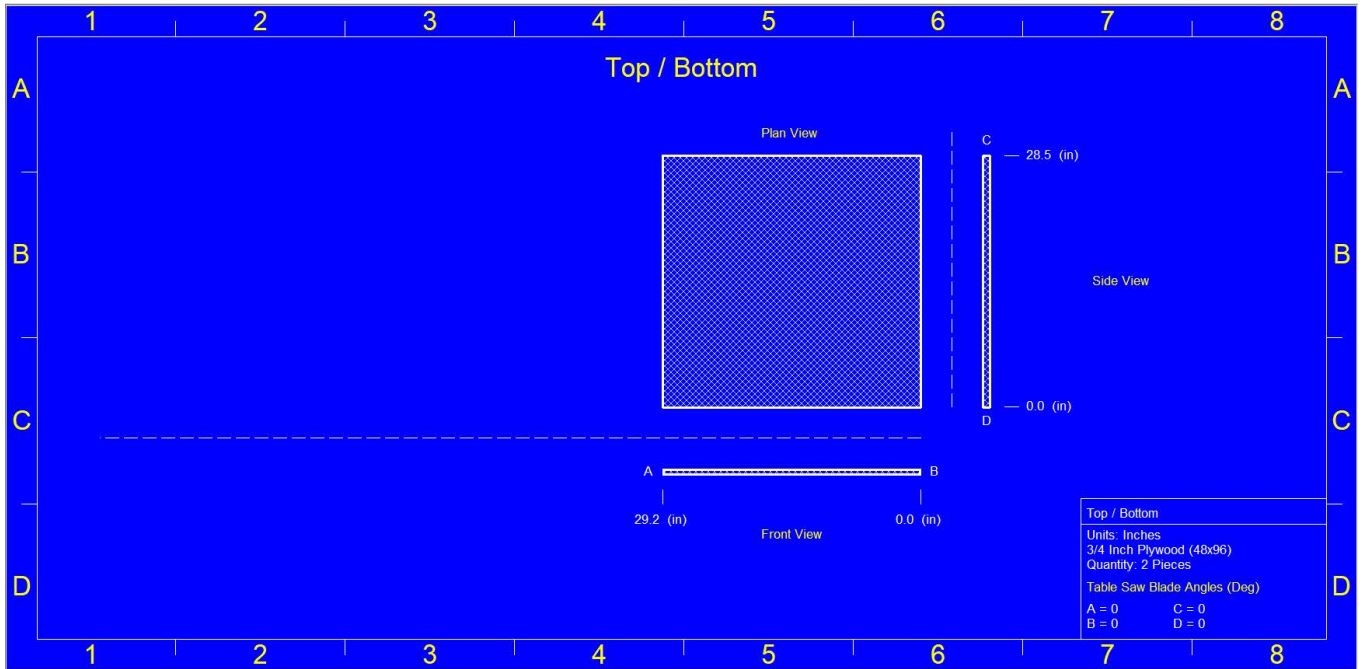

This enclosure is meant for QUAD (4) RAP 10" v2 Ported

Specs: 4.3 cuft net Tuned to 34 Hz

Exterior Dimensions: 14"H x 30"D x 29.25"W

Port Specs: 12.5"H x 4.5"W x 24"L

(Port is designed in a way that it is the same height at the internal enclosure height so placement on the enclosure can be on the front or side)

Port

Panel Cut Sheets

Panel Cut Sheets