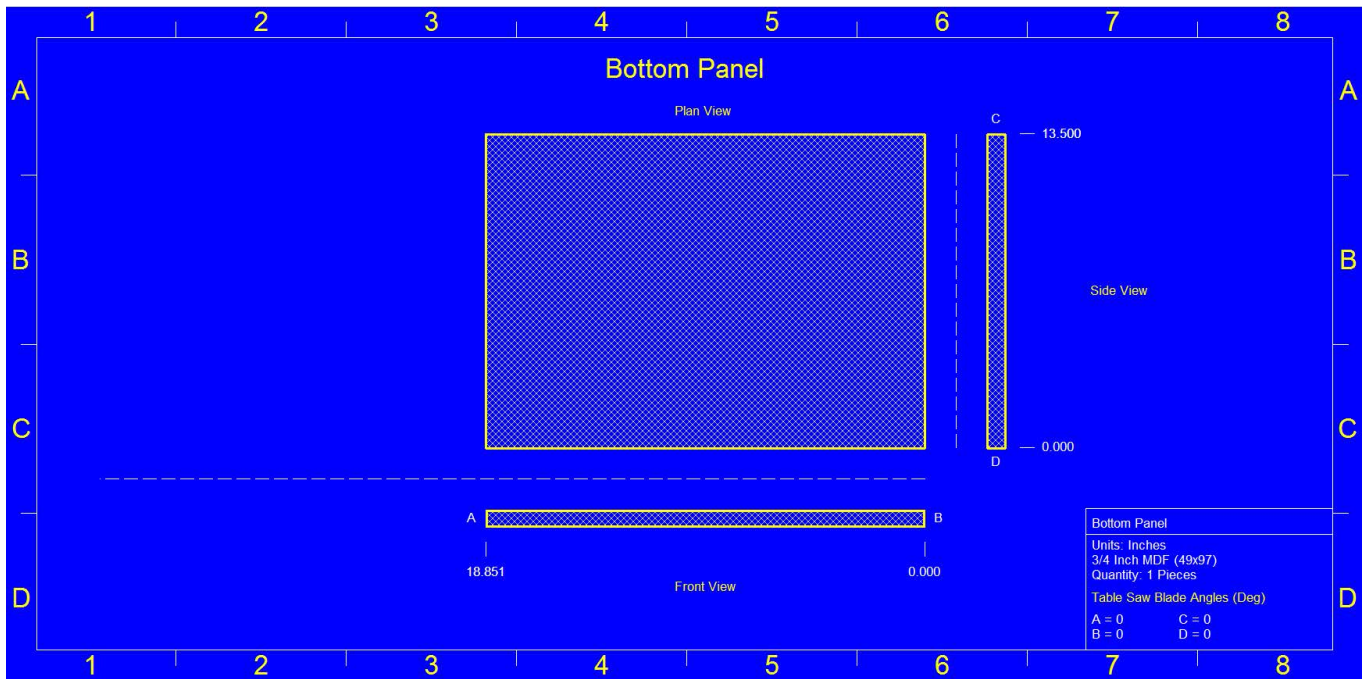

Panel Cut Sheets