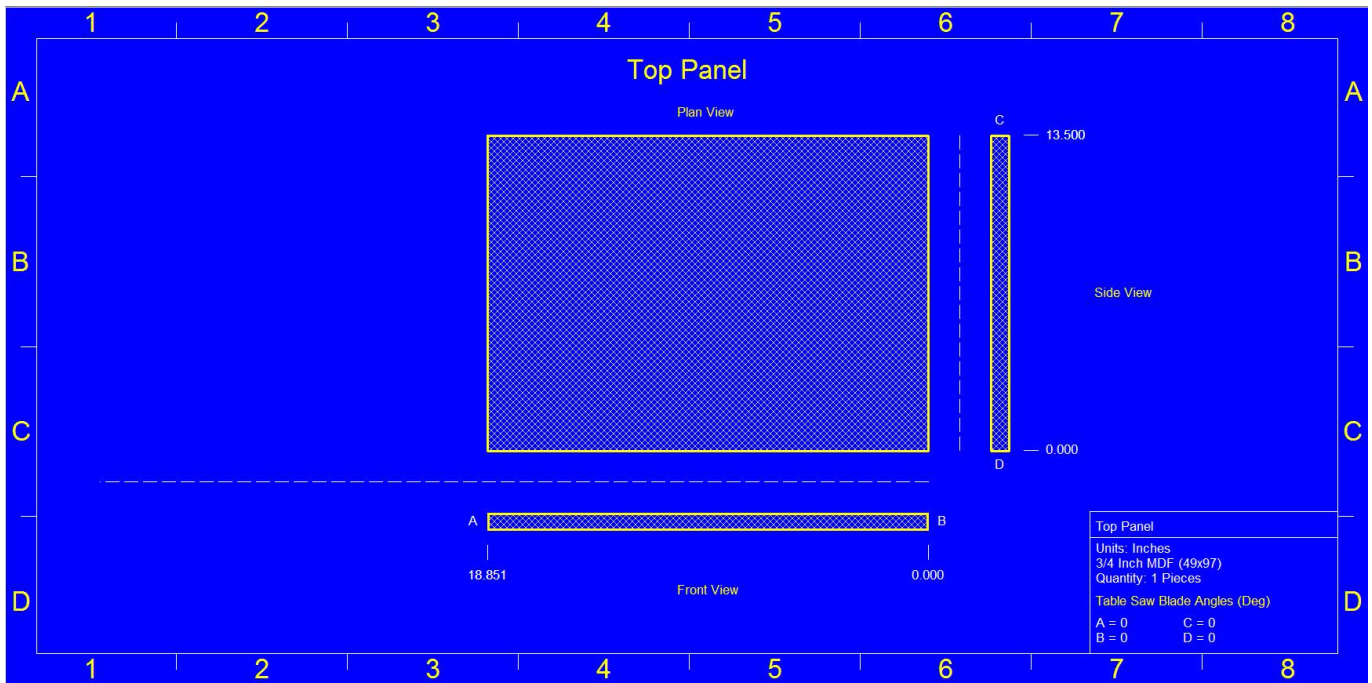

Panel Cut Sheets