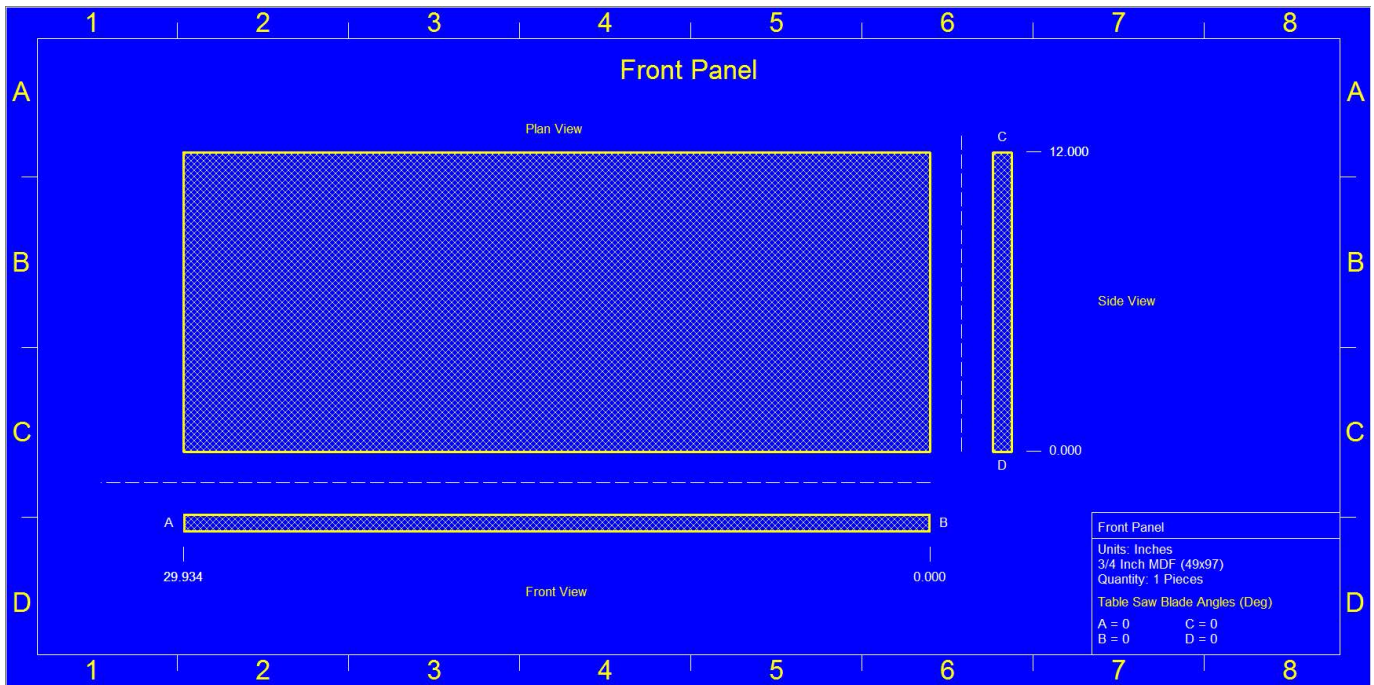

Panel Cut Sheets