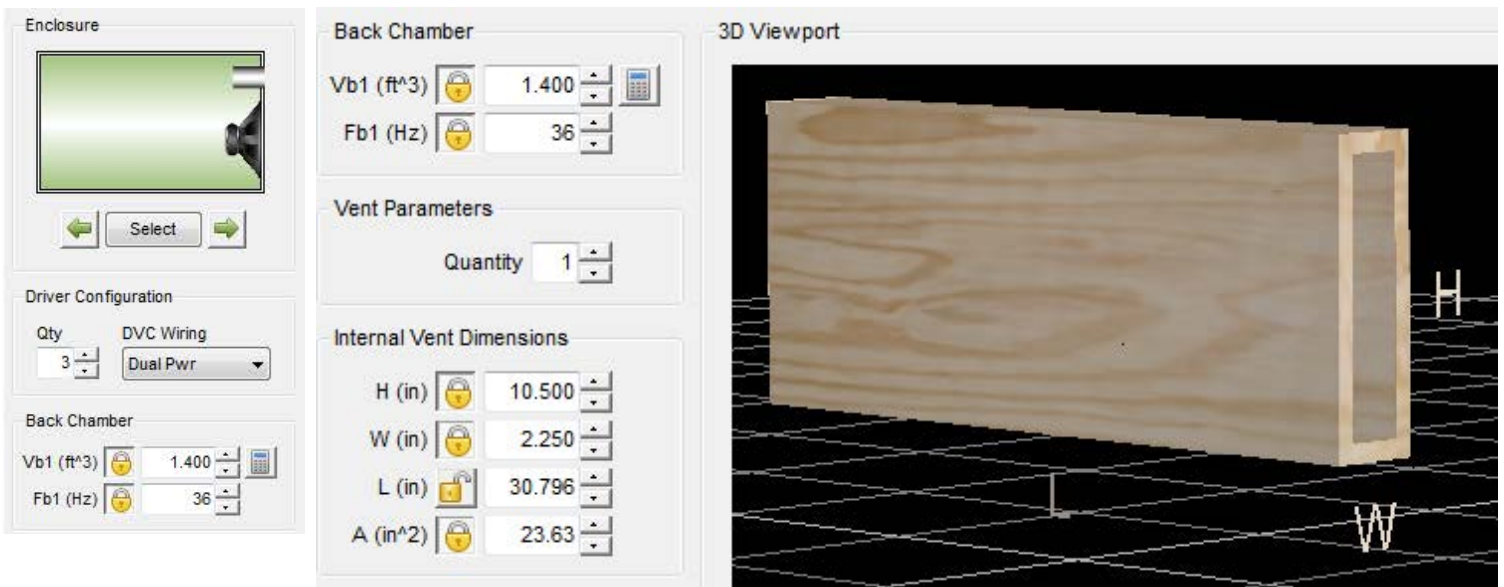

This enclosure is meant for a TRIPLE (3) RAP 6.5" Ported

Specs: 1.4 cuft net Tuned to 36 Hz
Exterior Dimensions: 12"H x 15"D x 30"W
Port Specs: 10.5"H x 2.25"W x 30.75"L

(Port is designed in a way that it is the same height at the internal enclosure height so placement on the enclosure can be on the front or side)

Port