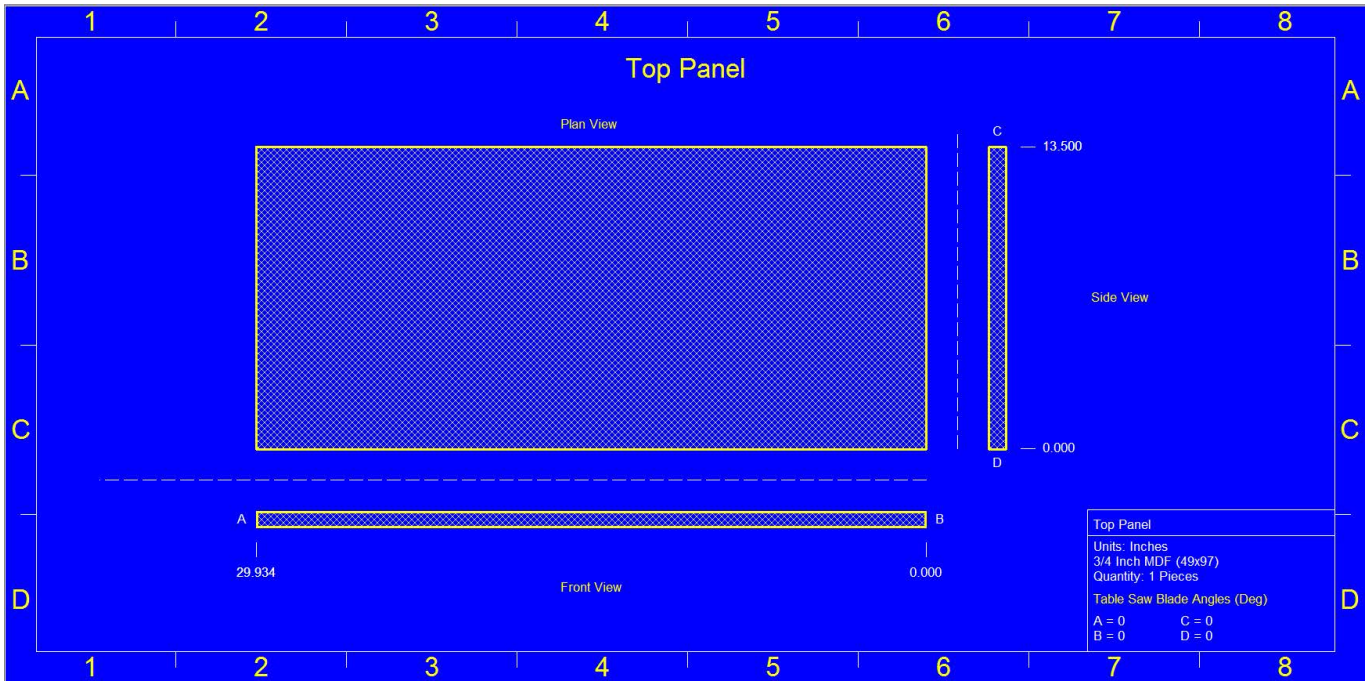

Panel Cut Sheets