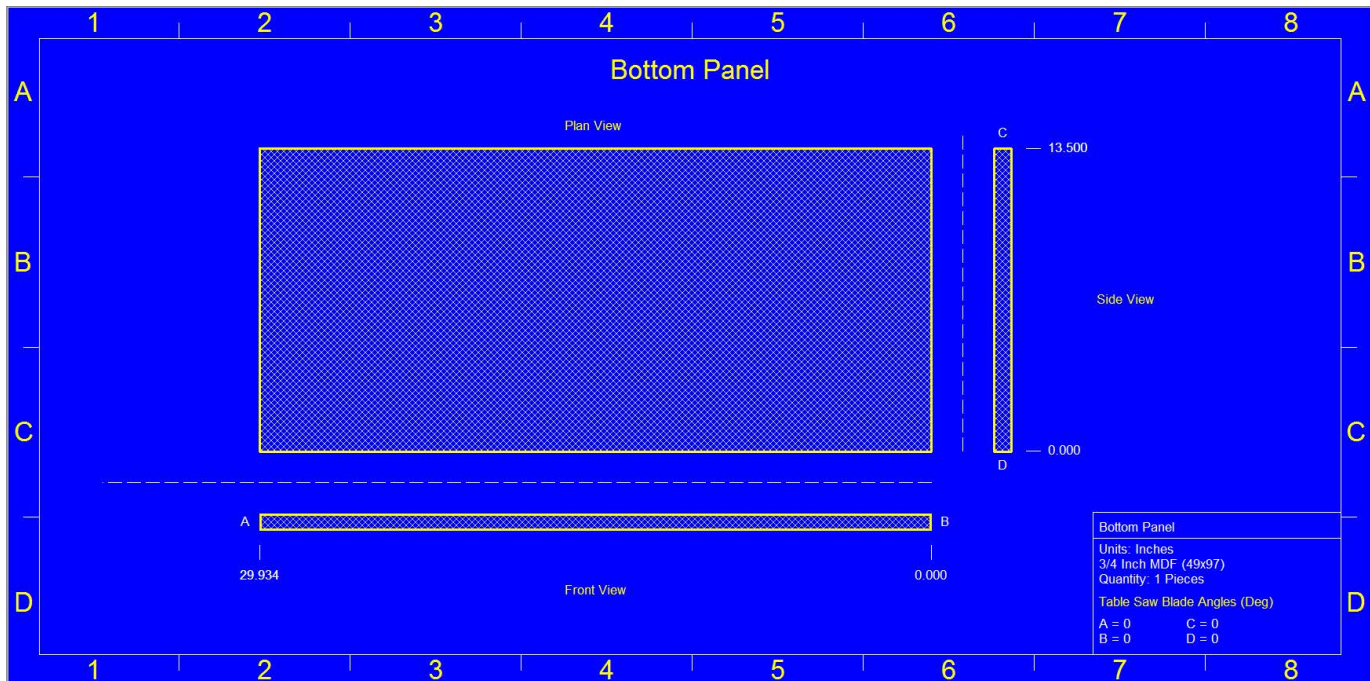

Panel Cut Sheets