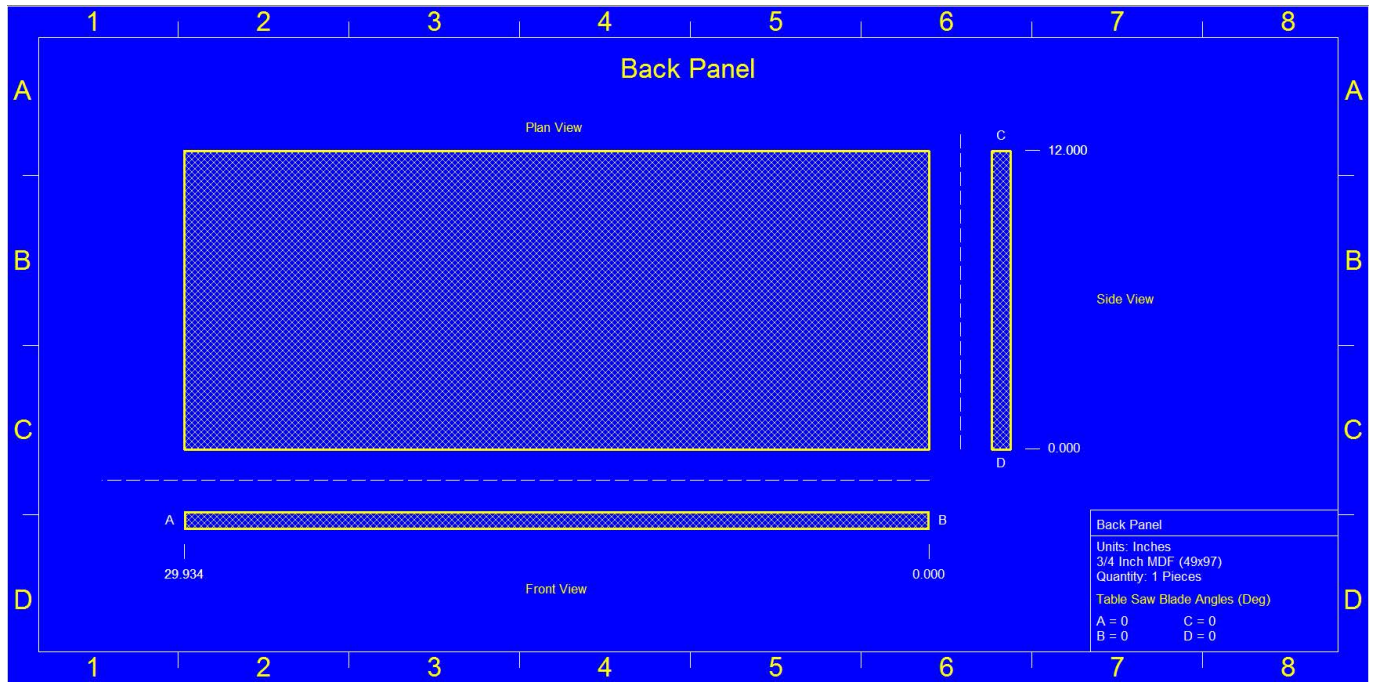

Panel Cut Sheets