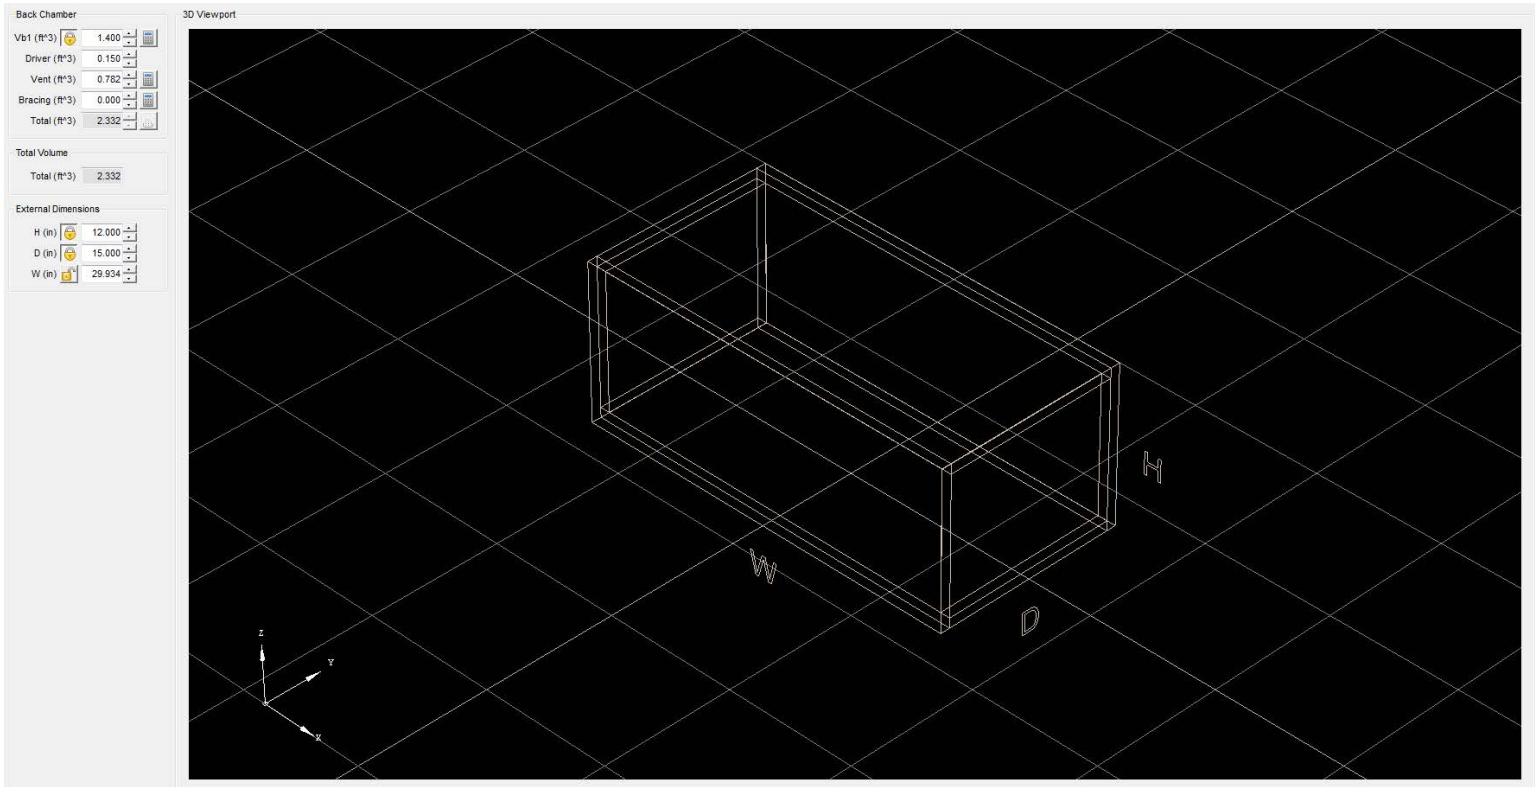

This enclosure is meant for a TRIPLE (3) RAP 6.5" Ported

Specs: 1.4 cuft net Tuned to 36 Hz  
Exterior Dimensions: 12"H x 15"D x 30"W  
Port Specs: 10.5"H x 2.25"W x 30.75"L

(Port is designed in a way that it is the same height at the internal enclosure height so placement on the enclosure can be on the front or side)

Port

# Panel Cut Sheets